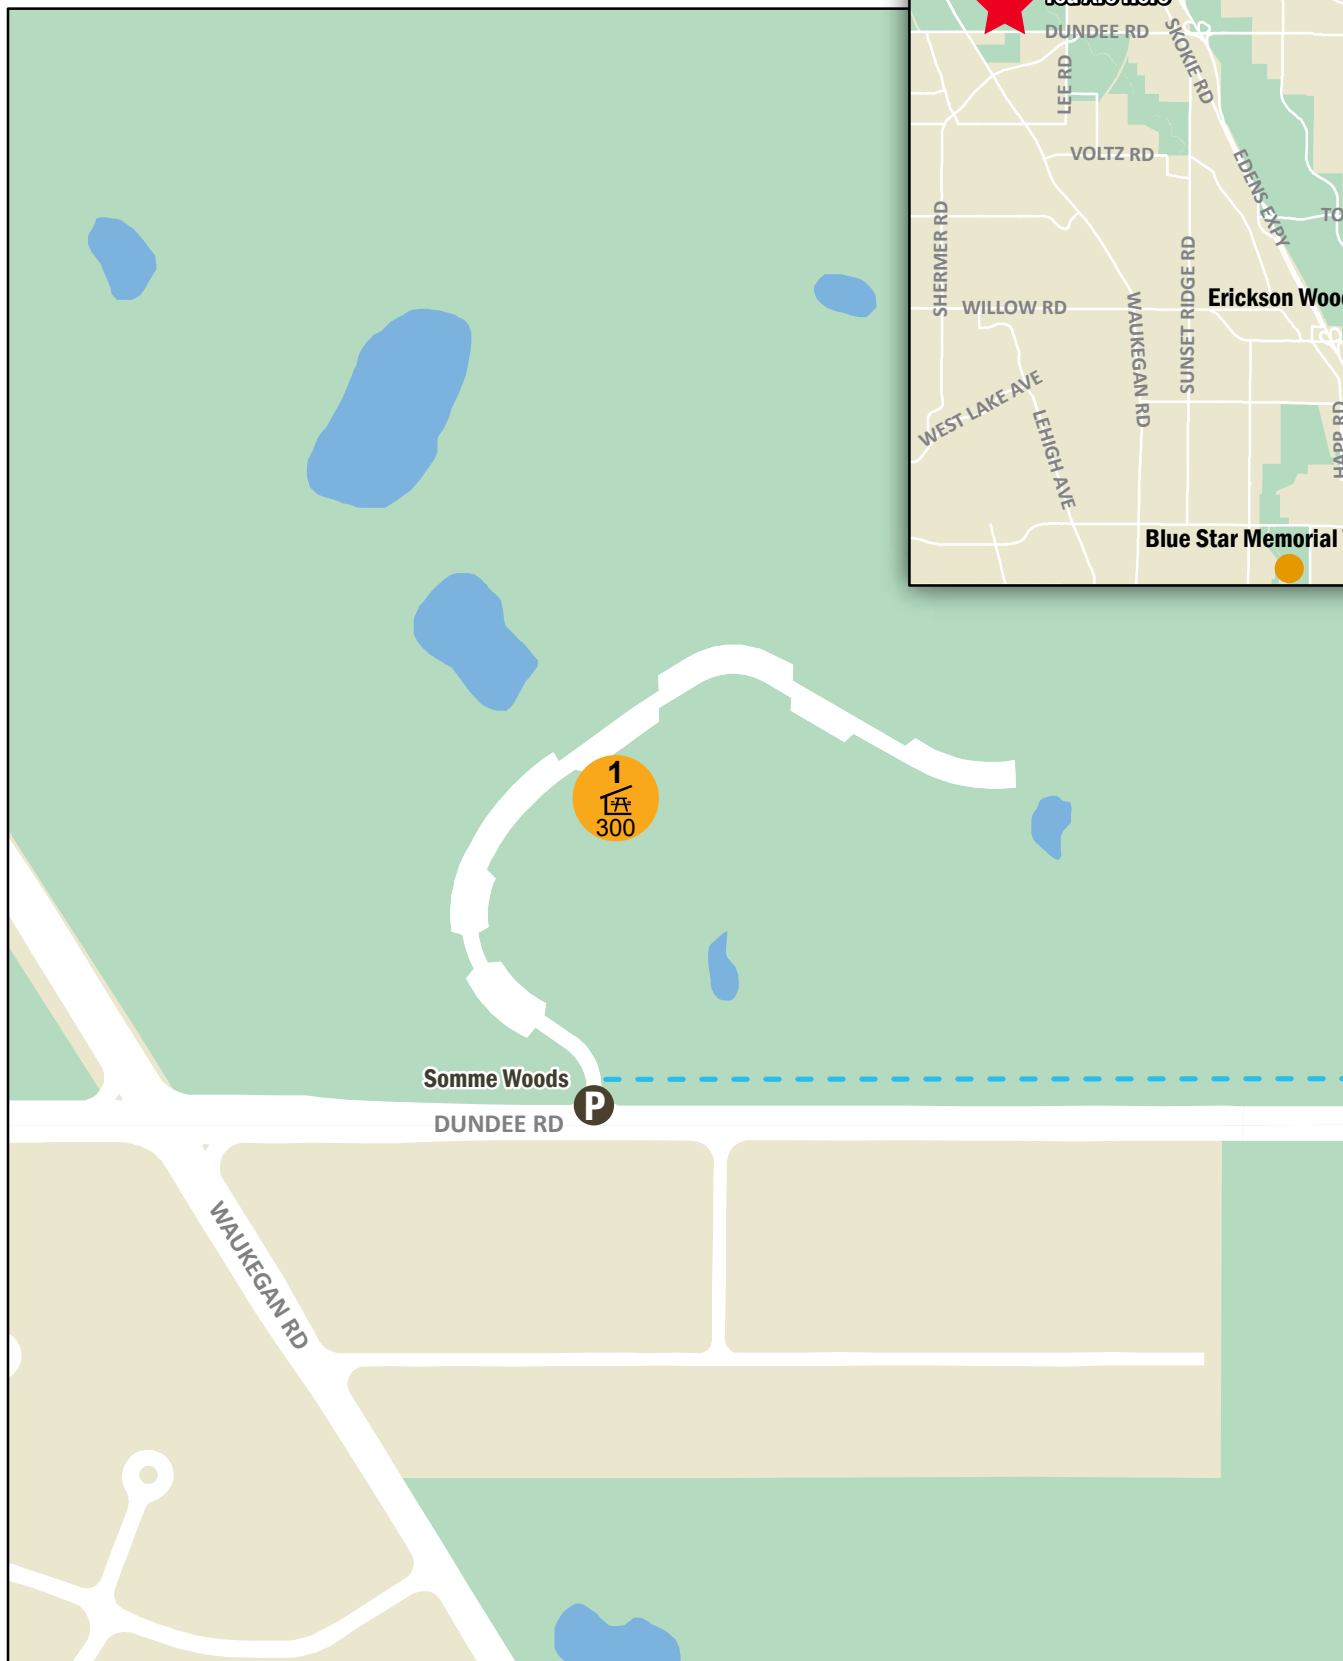

Somme Woods

Picnic Groves

Picnic Grove

- Grove Number
Capacity
- Parking Entrance
- Athletic Field
- Accessible Shelter*
- Picnic Shelter
- Paved Trail
- Unpaved Trail

REV 12/20

*Learn more about accessible picnic shelters at fdcc.com/picnics