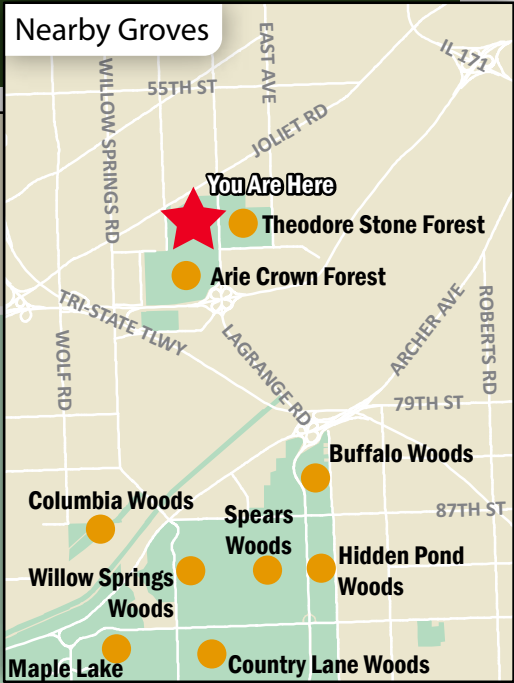

# Sundown Meadow

## Picnic Groves

- Picnic Grove**
- 1 Grove Number
  - 000 Capacity
  - P Parking Entrance
  - Athletic Field
  - Accessible Shelter\*
  - Picnic Shelter
  - Paved Trail
  - Unpaved Trail