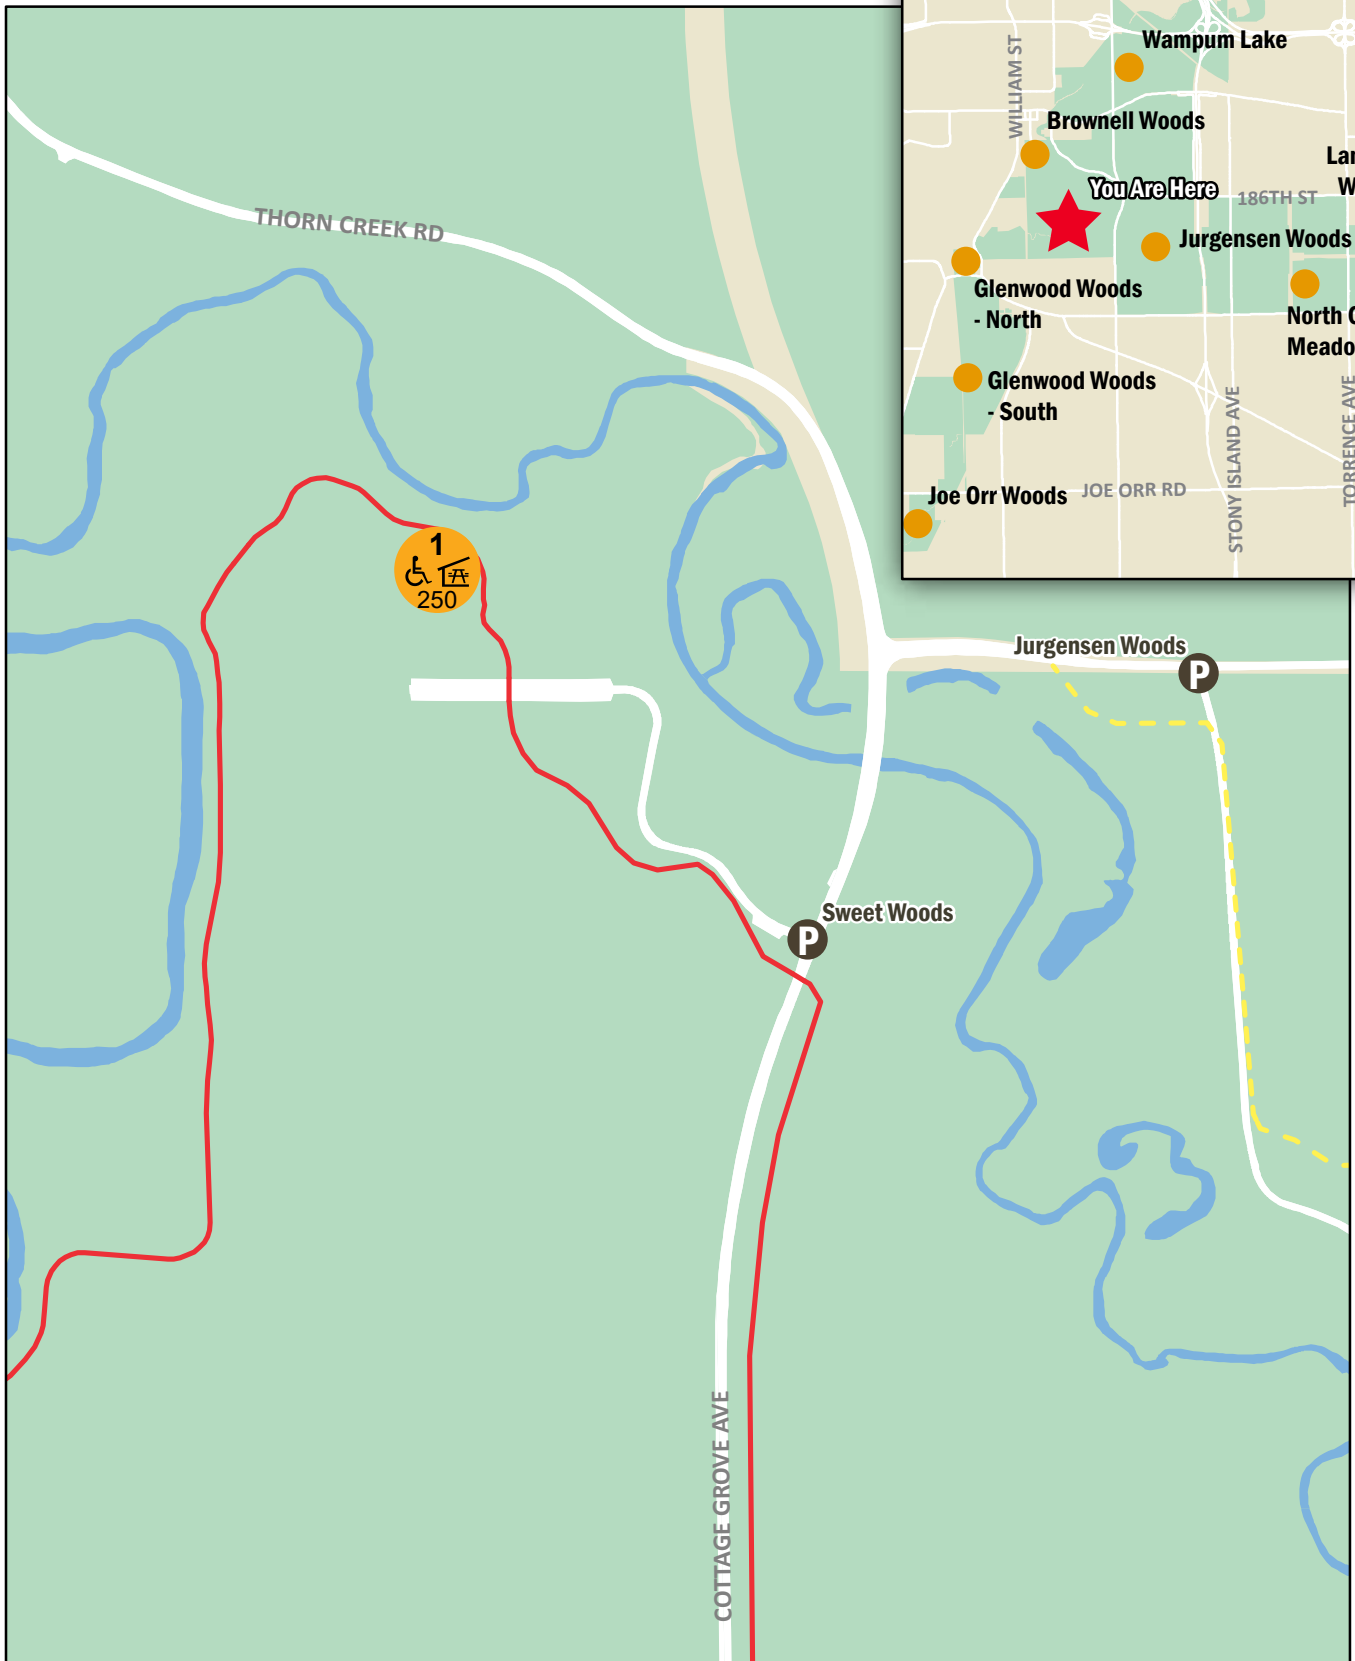

Sweet Woods

Picnic Groves

Picnic Grove

- 1 Grove Number
- 000 Capacity
- P Parking Entrance
- Athletic Field
- Accessible Shelter*
- Picnic Shelter
- Paved Trail
- Unpaved Trail

REV 12/20

*Learn more about accessible picnic shelters at fpdcc.com/picnics