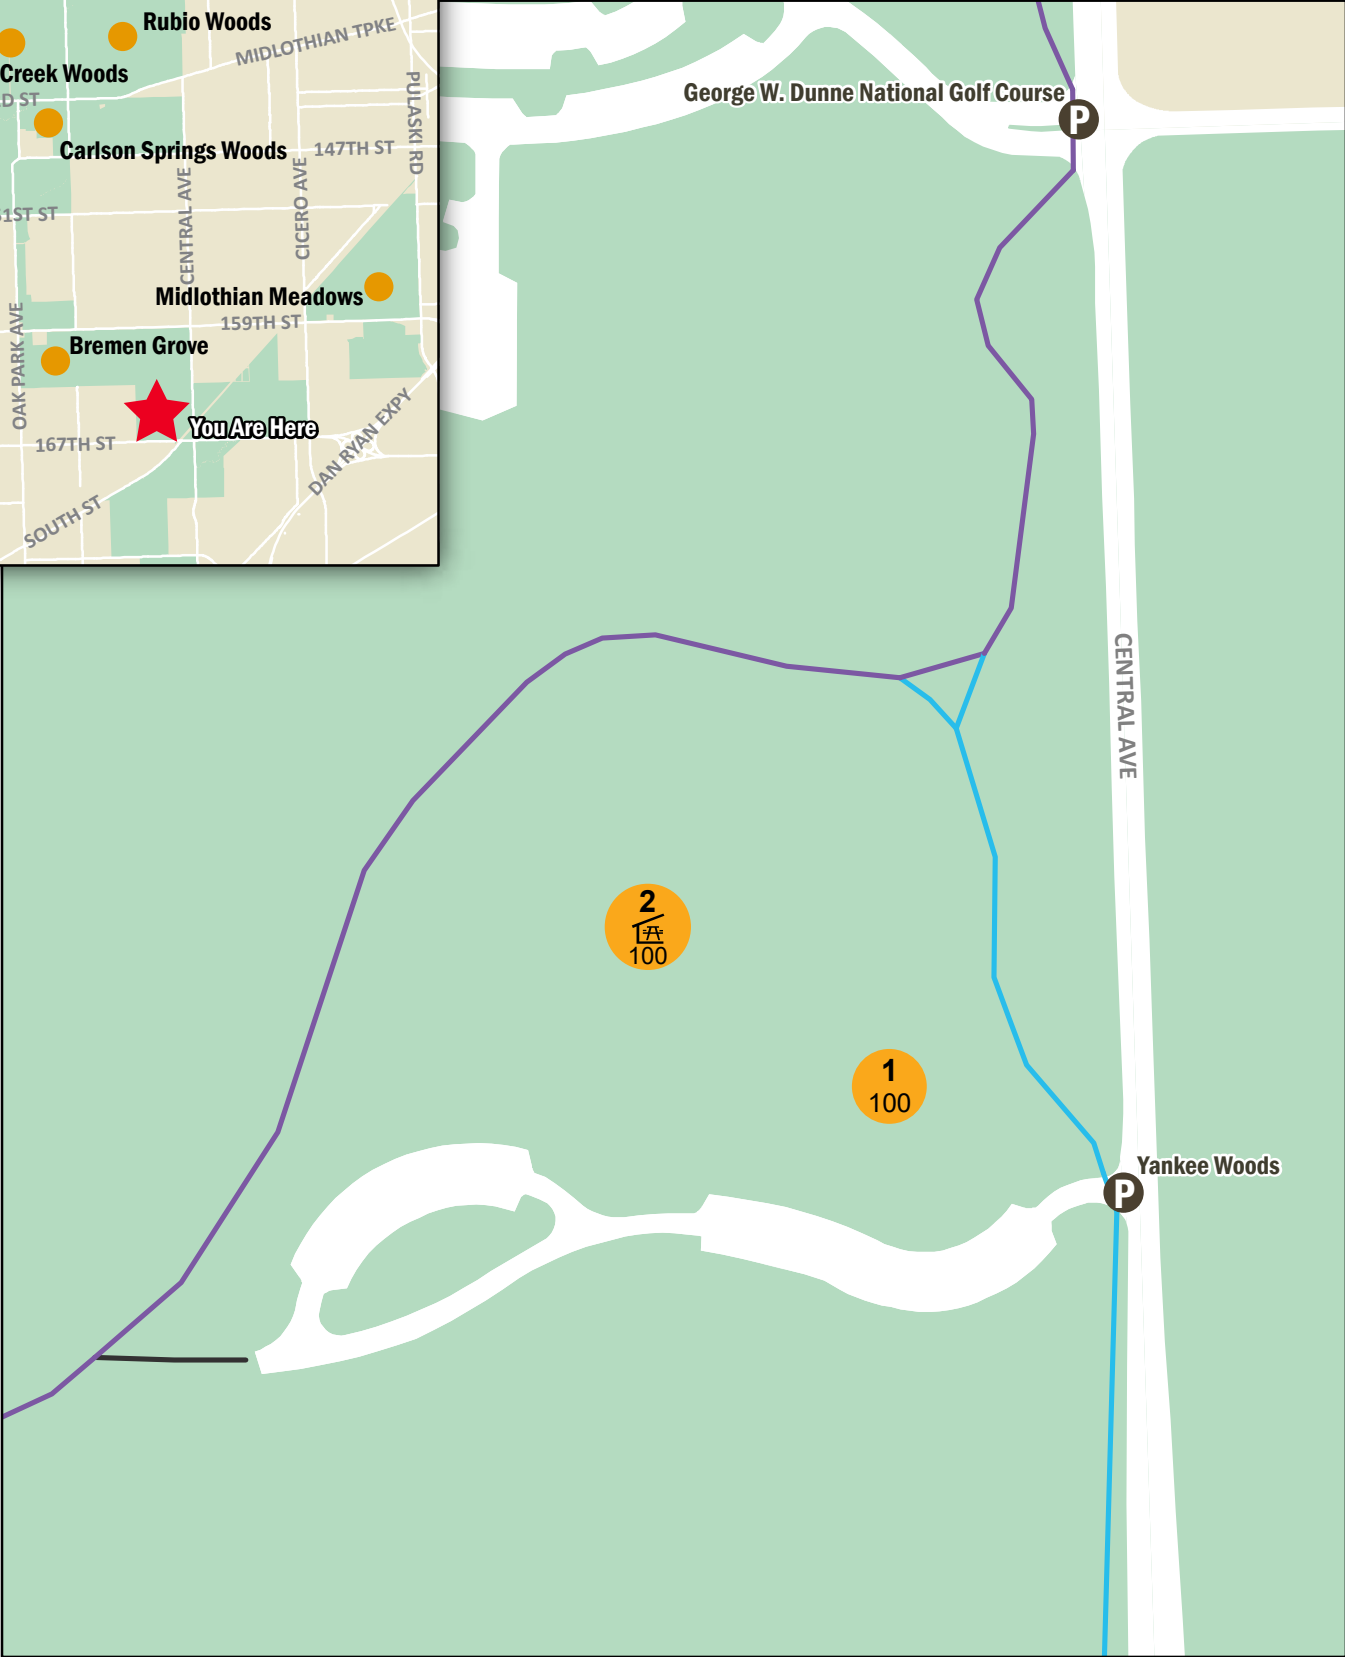

Yankee Woods

Picnic Groves

- Picnic Grove**
- 1 Grove Number
 - 000 Capacity
 - P Parking Entrance
 - Athletic Field
 - Accessible Shelter*
 - Picnic Shelter
 - Paved Trail
 - Unpaved Trail

REV 12/20

*Learn more about accessible picnic shelters at fpdccc.com/picnics