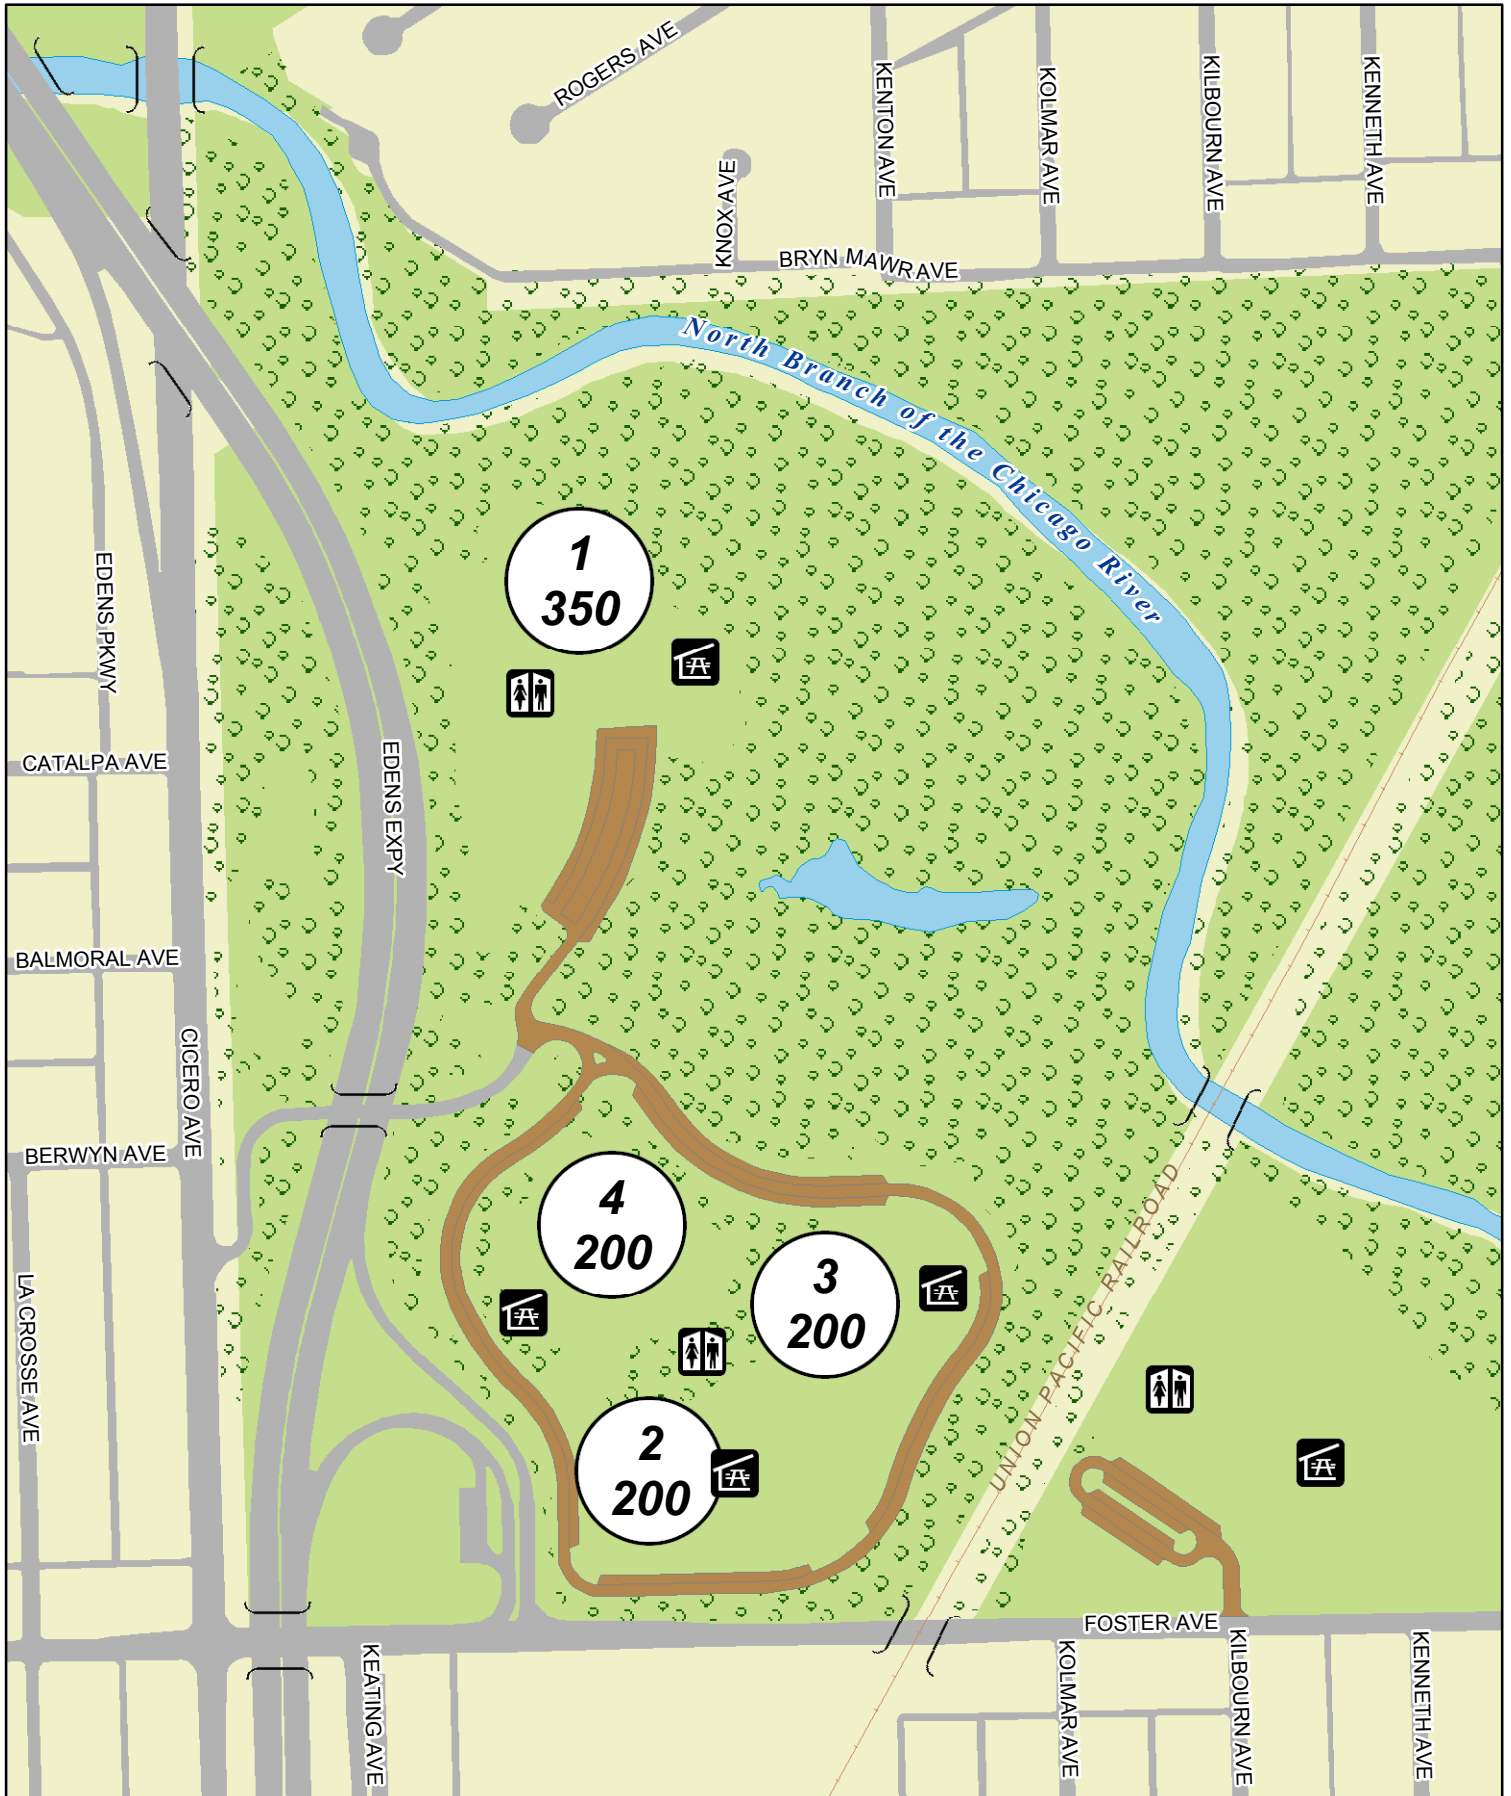

Picnic Groves

# LABAGH WOODS

NORTH BRANCH DIVISION

1 — Grove Number  
000 — Capacity

Restroom  
 Shelter

Trees  
 Parking