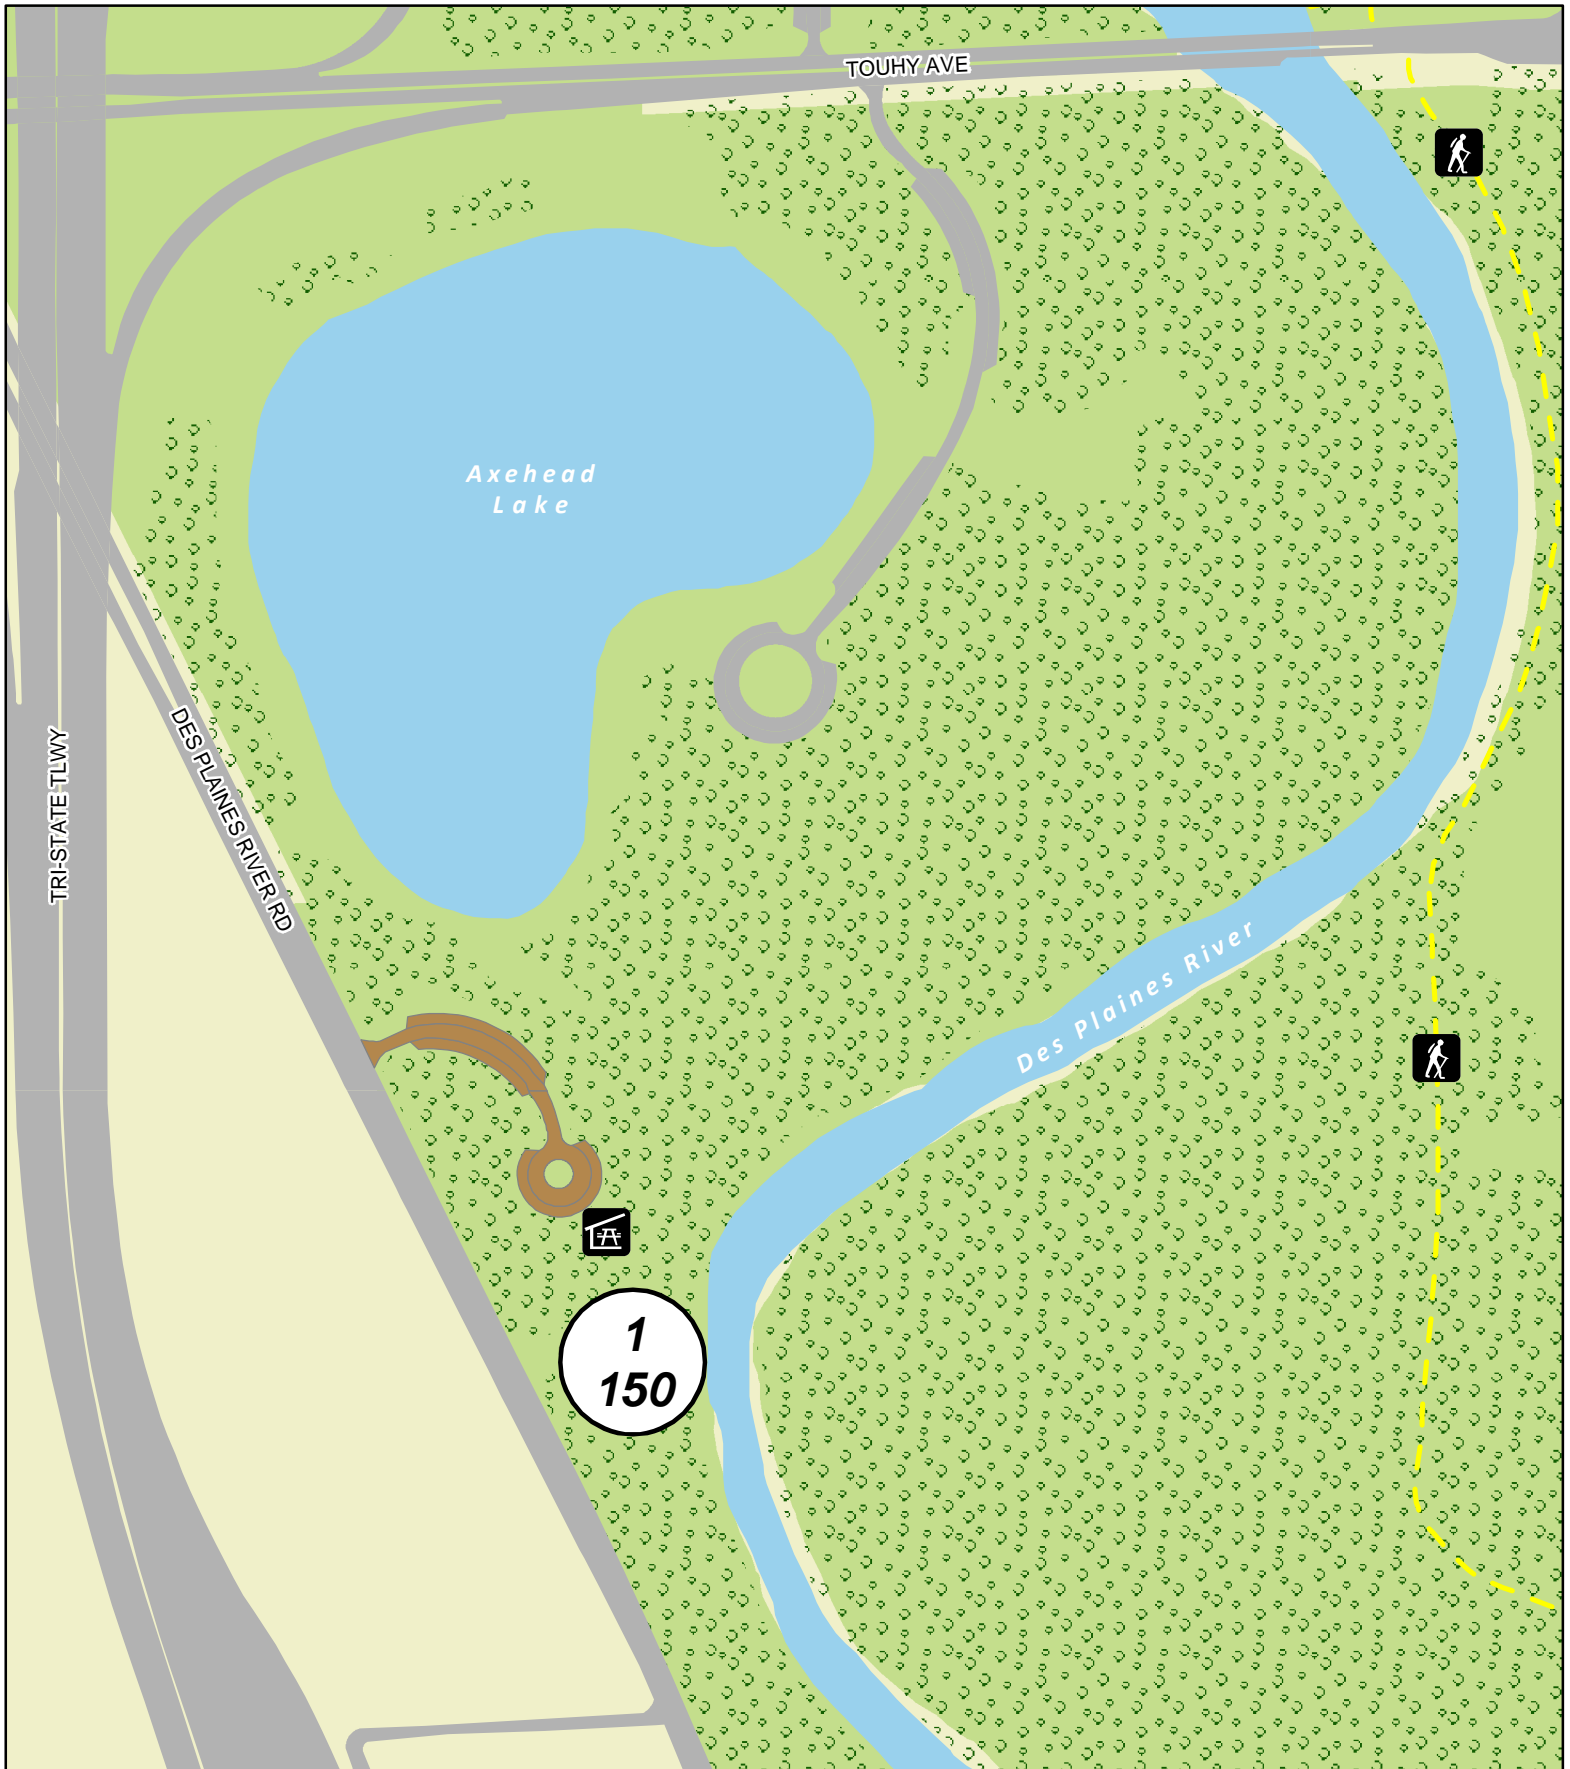

Picnic
Grove

Chippewa Woods

INDIAN BOUNDARY DIVISION

0 50 100 200 Feet

1
150
000

Grove Number
Capacity

Shelter

Parking

Unpaved Trail

Trees