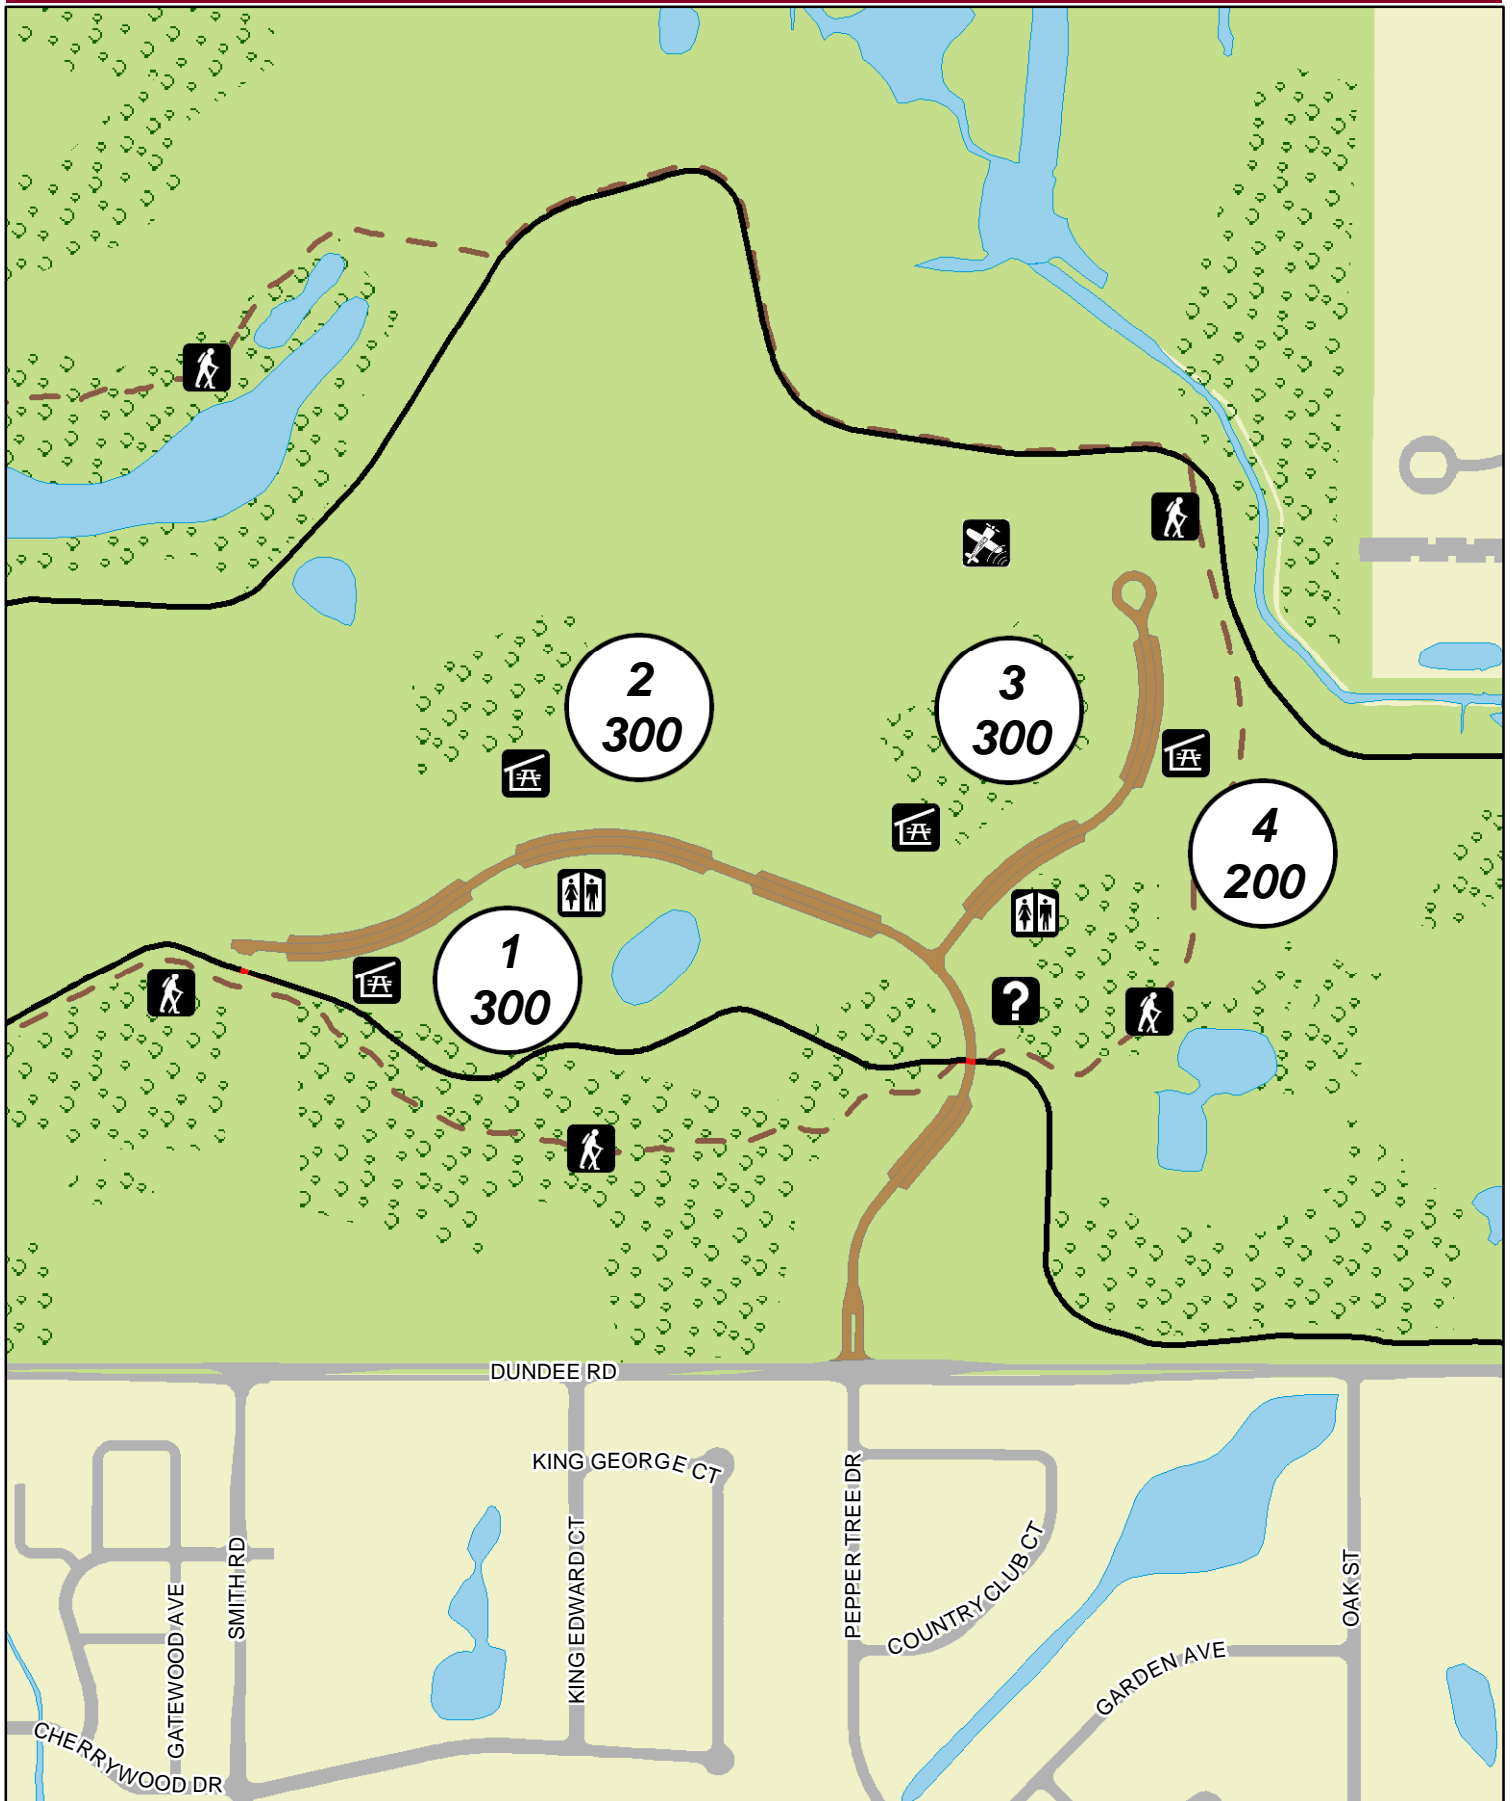

Picnic  
Grove

# Deer Grove East

NORTHWEST DIVISION

0 100 200 Feet

1  
000  
Grove Number  
Capacity

Restroom  
 Shelter

Paved Trail  
 Unpaved Trail

Trees  
 Parking

Information  
 Model Airplane Field