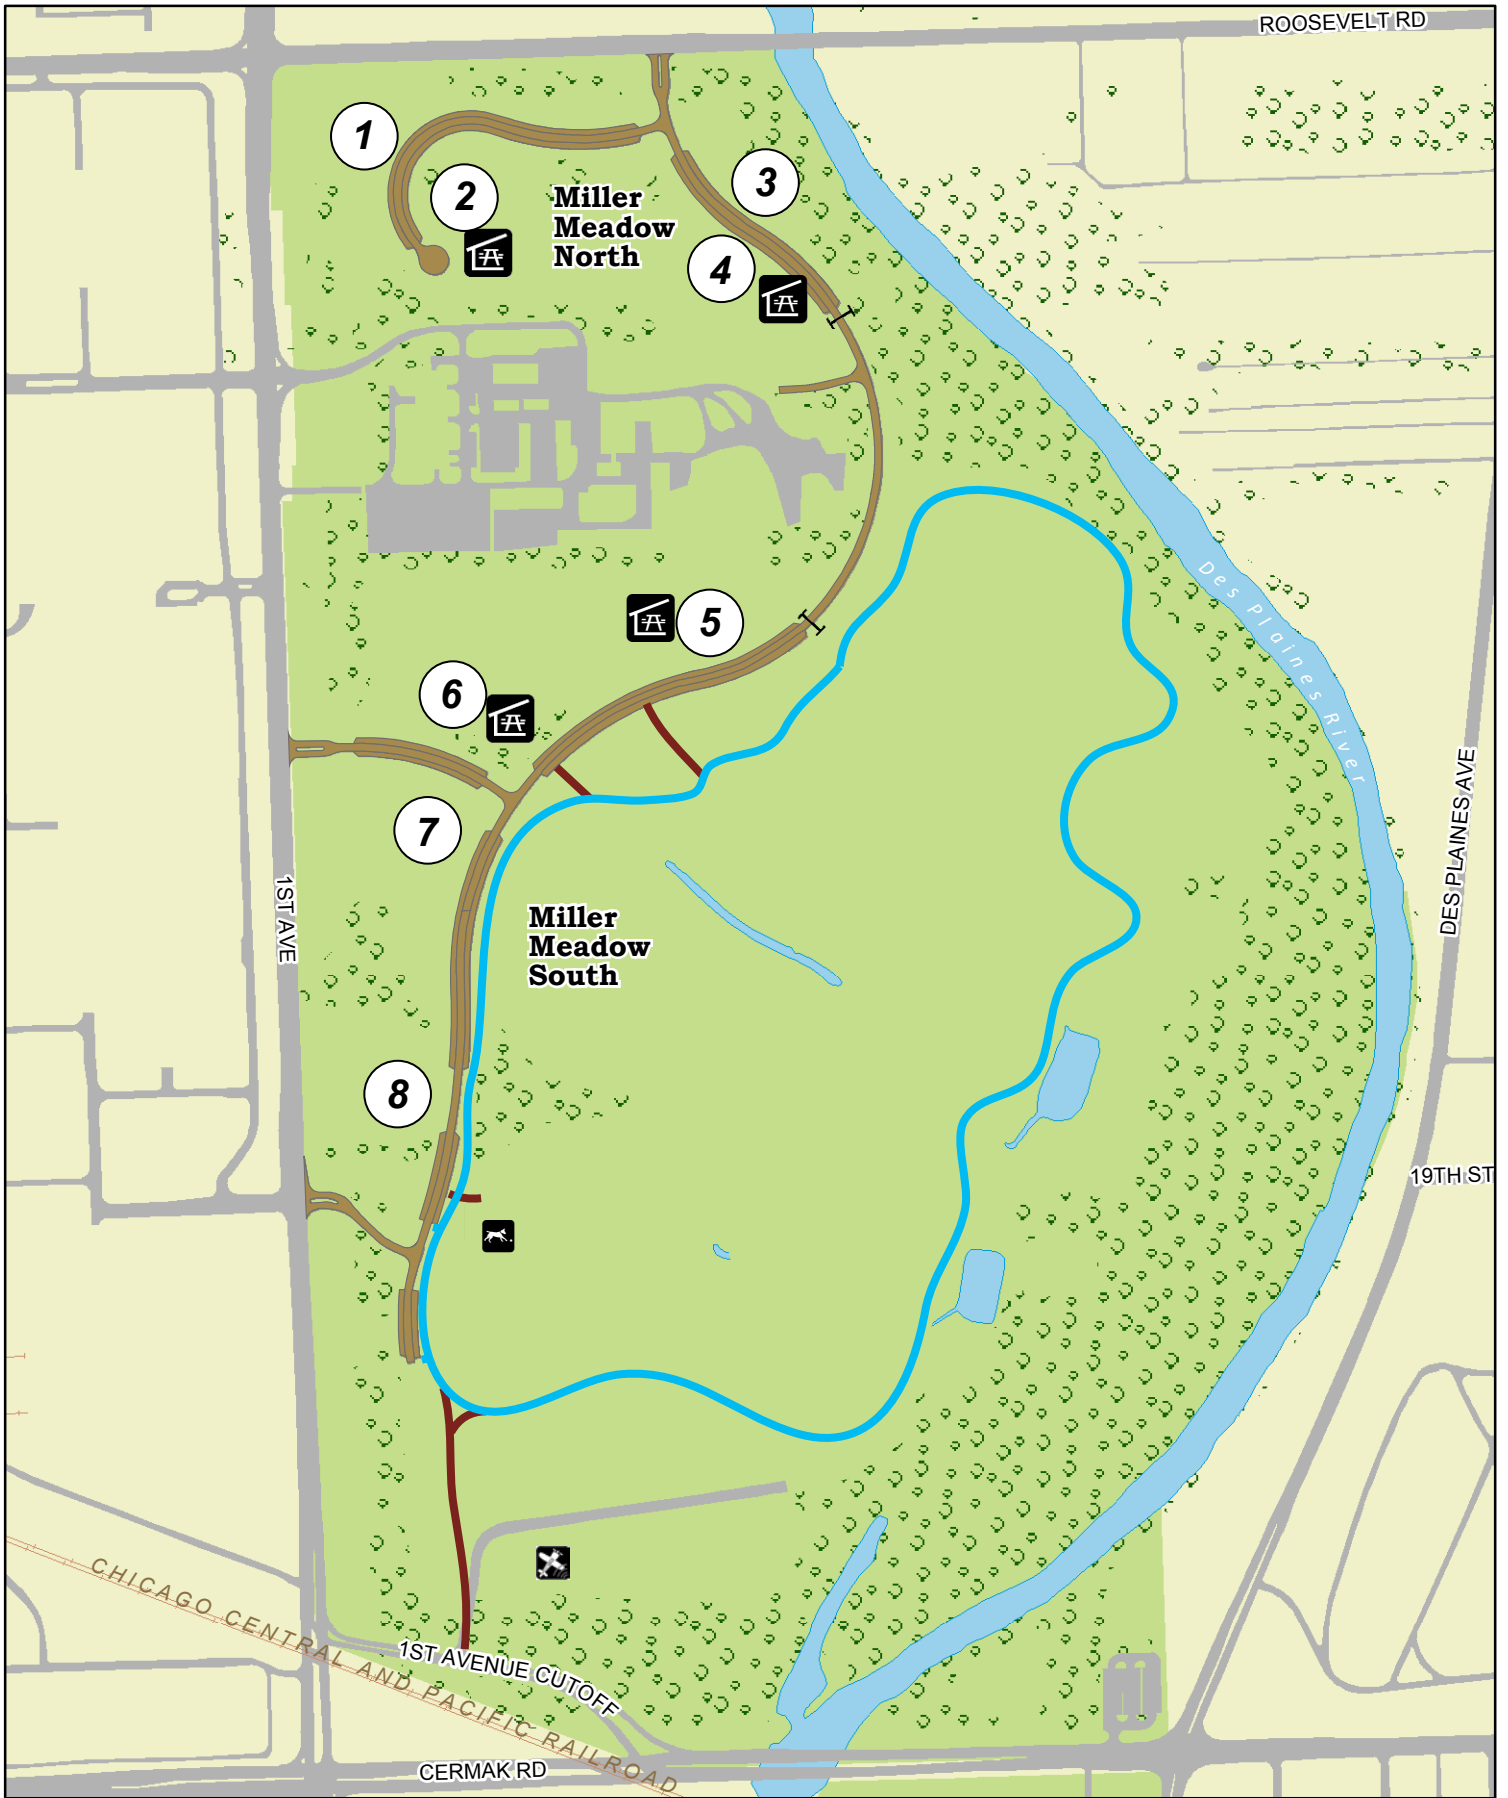

Picnic Groves

Miller Meadow

SALT CREEK DIVISION

NORTH
Rev. 8-2016
Internal

0 100 200 400 Feet

1 Grove Number
000 Capacity

Model Airplane Field
 Dog Park

Barrier
 Shelter

Trees
 Parking