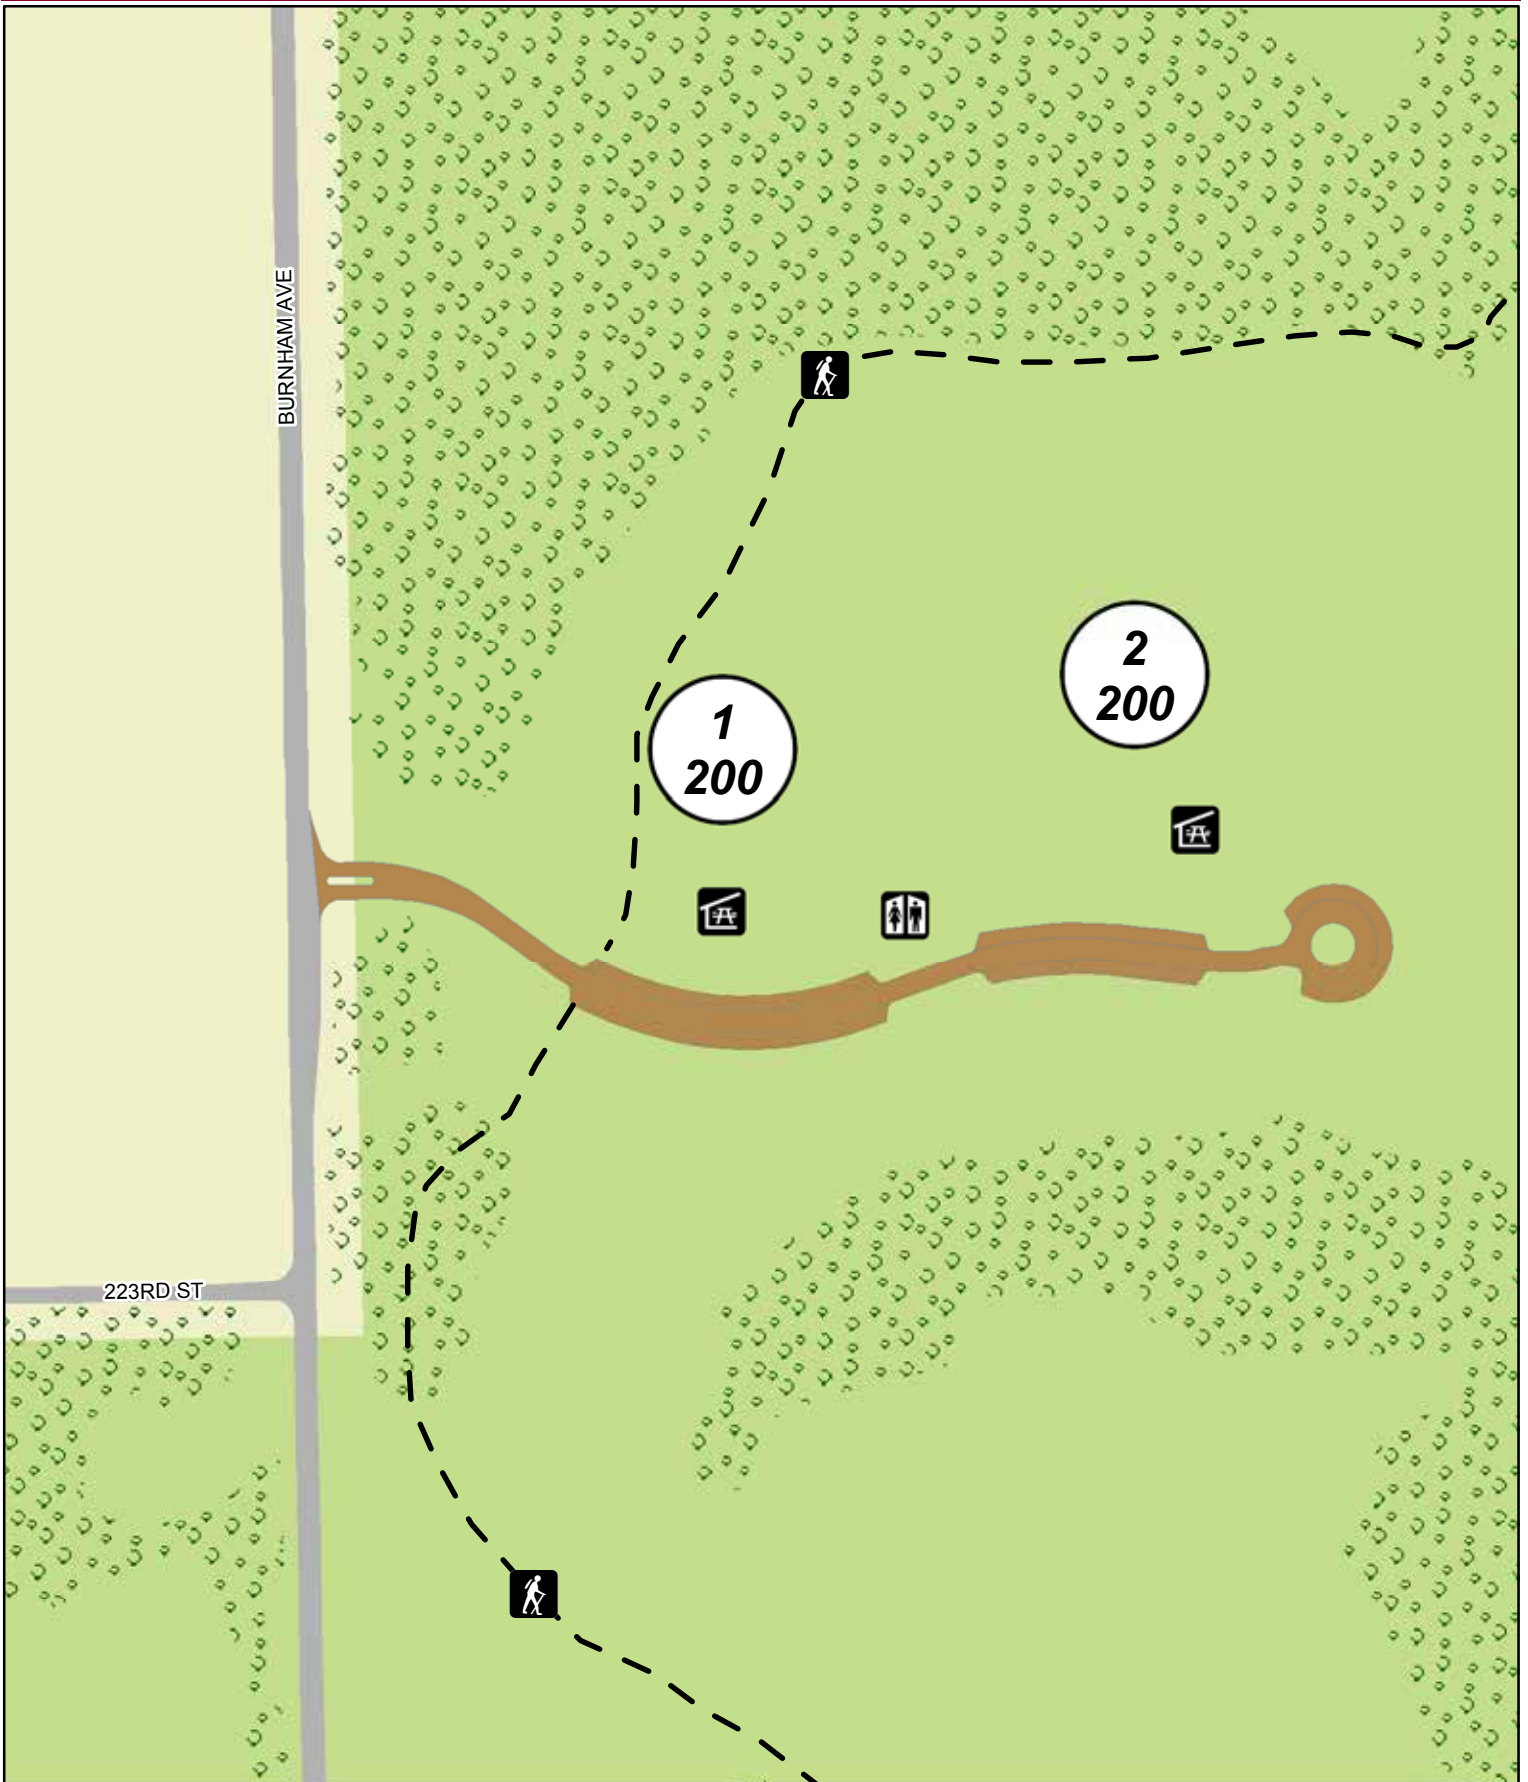

Picnic Groves

# PLUM CREEK PLAY MEADOW

THORN CREEK DIVISION

Rev. 12-2014

0 50 100 200 Feet

1  
000  
Grove Number  
Capacity

Unpaved Trail

Shelter

Parking

Trees

Restroom