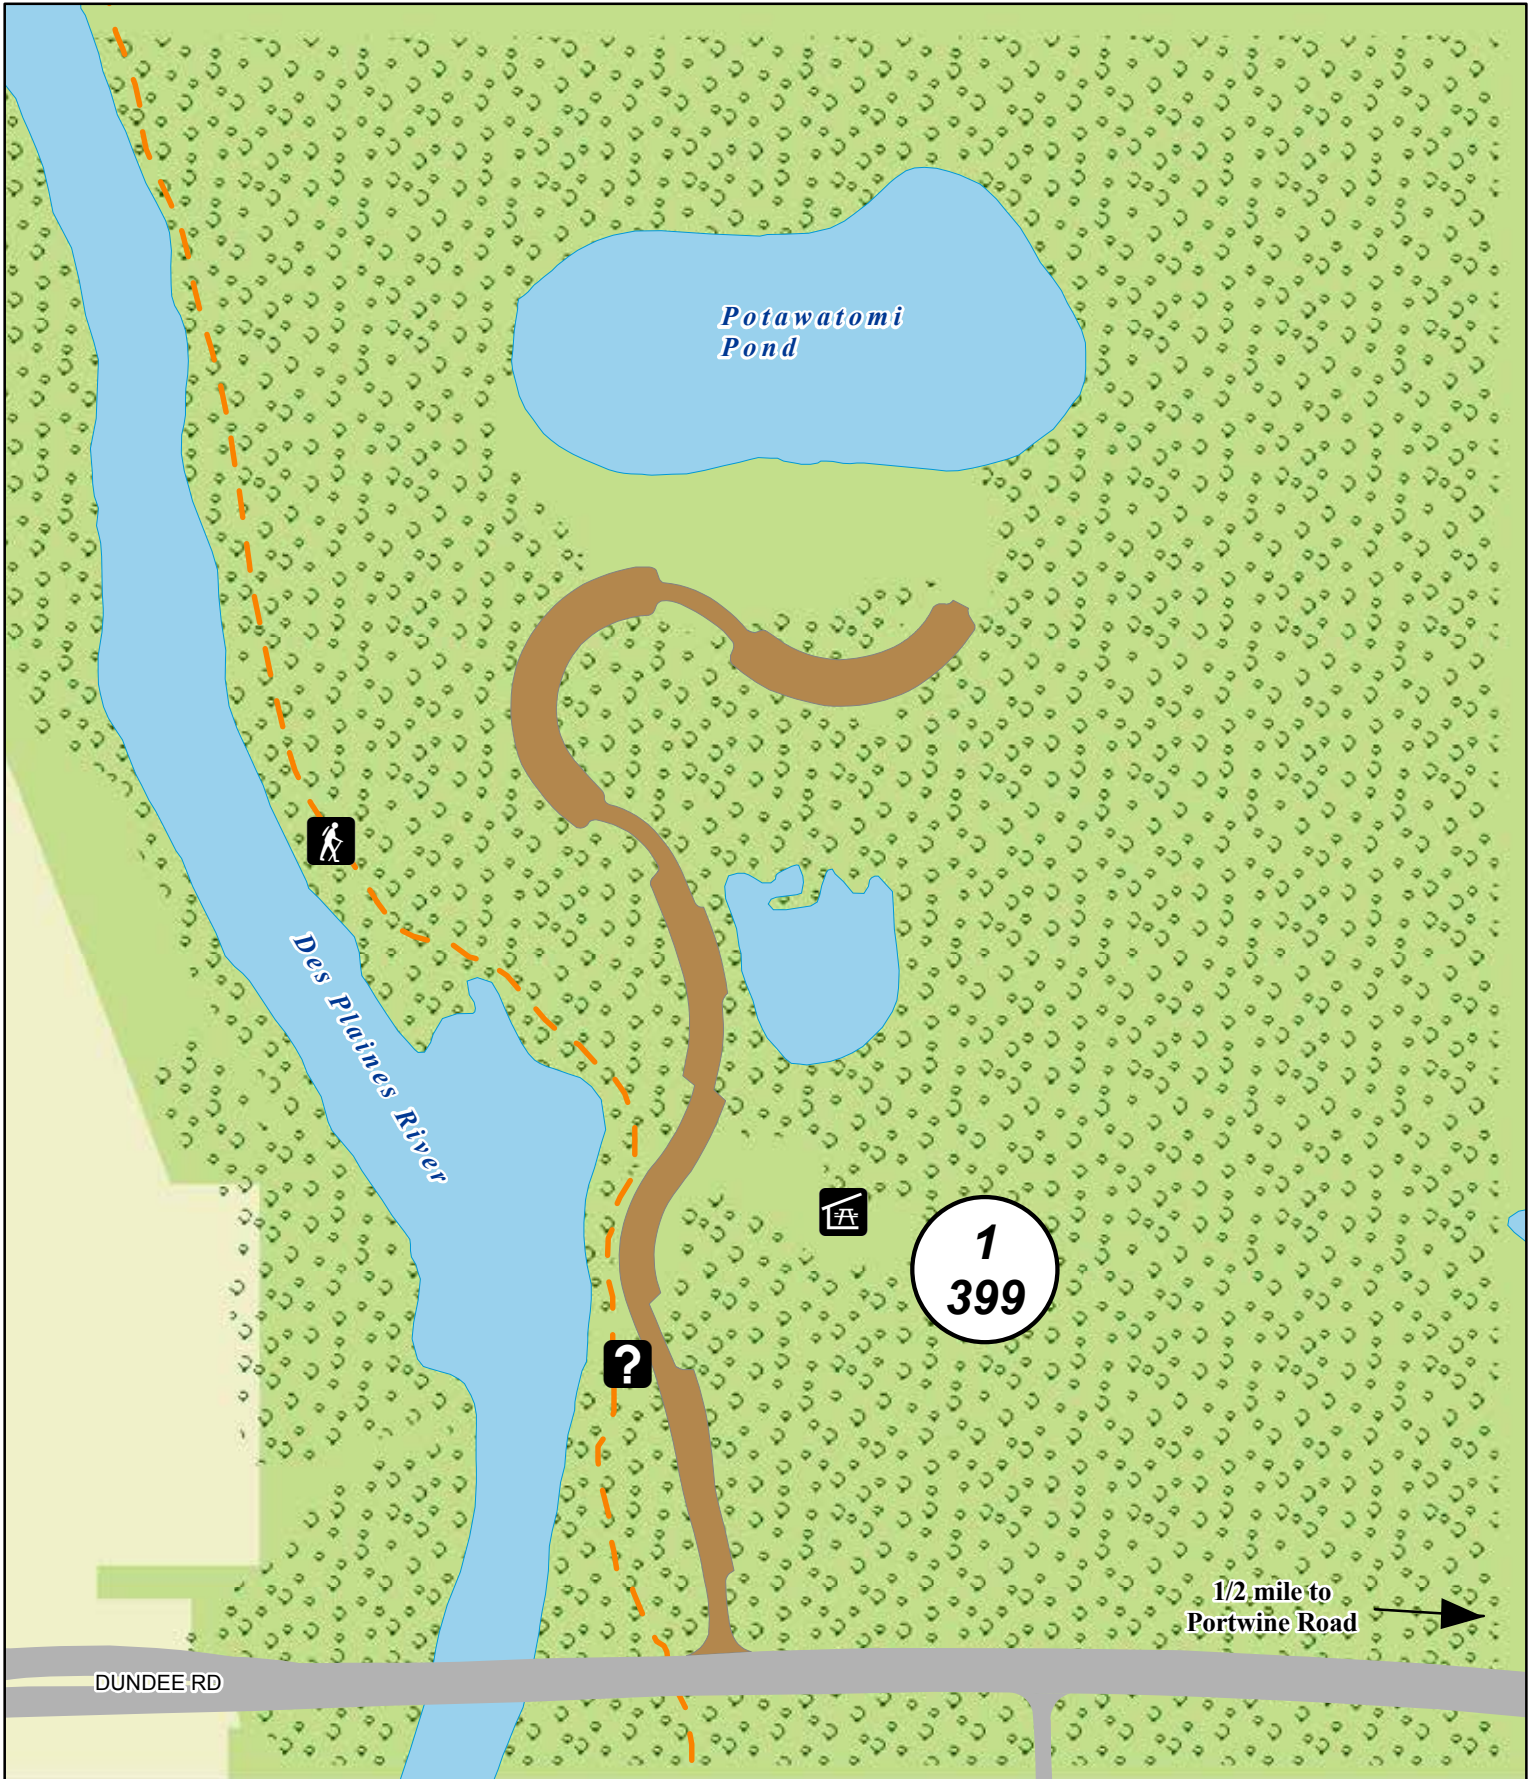

Picnic Groves

# POTAWATOMI WOODS

DES PLAINES DIVISION

**1** — Grove Number  
**000** — Capacity

**?** Information

Shelter

Parking

Unpaved Trail

Trees