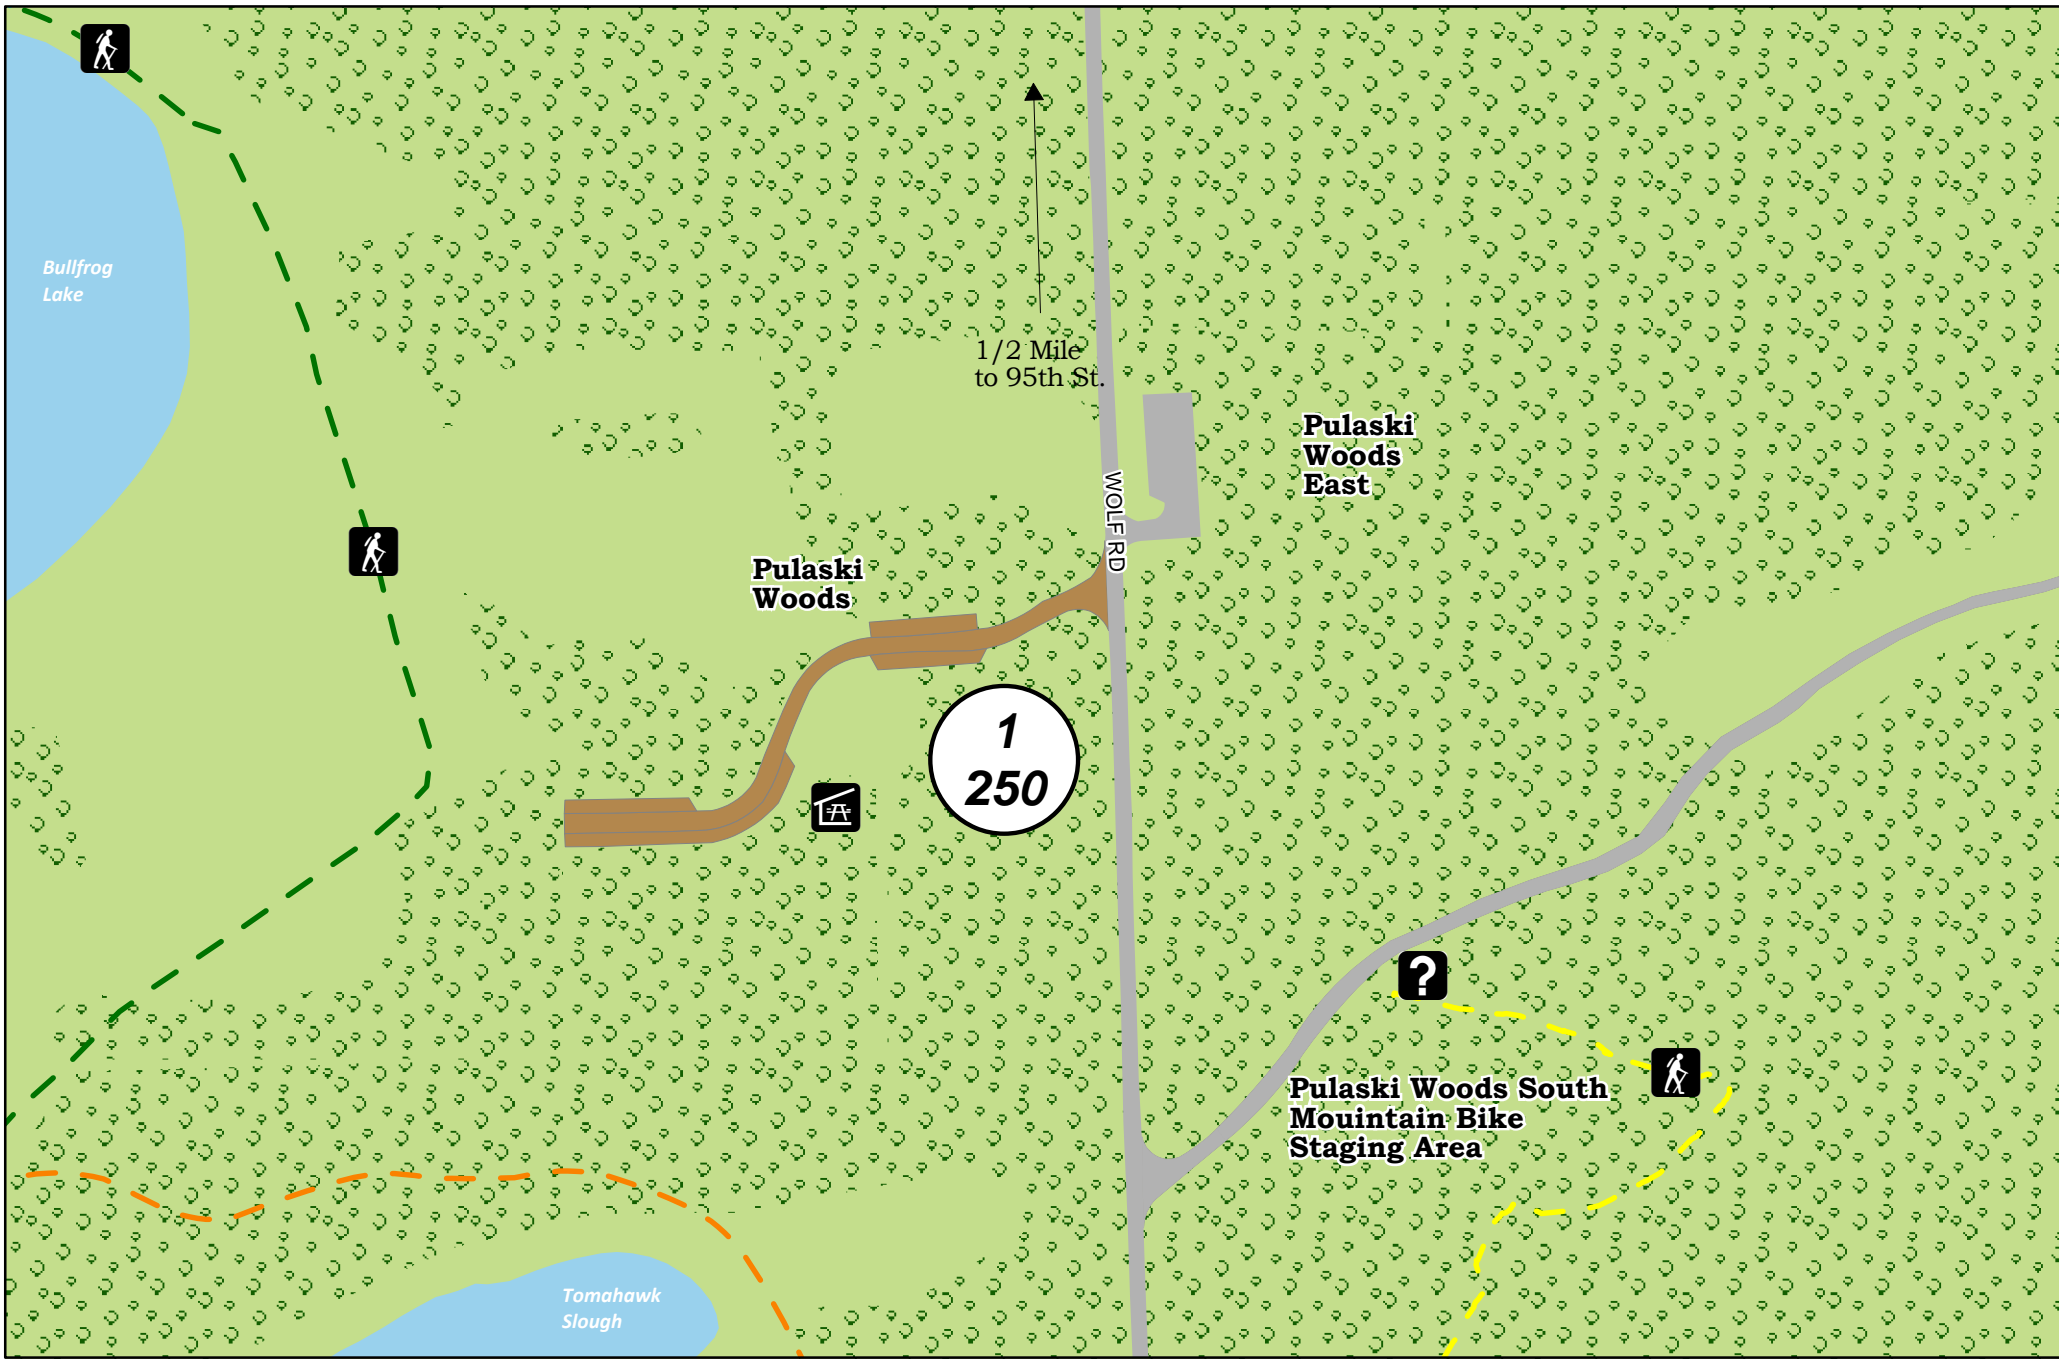

Picnic Groves

# Pulaski Woods

PALOS DIVISION

1  
000  
Grove Number  
Capacity

Unpaved Trail  
 Shelter

Information

Trees  
 Parking