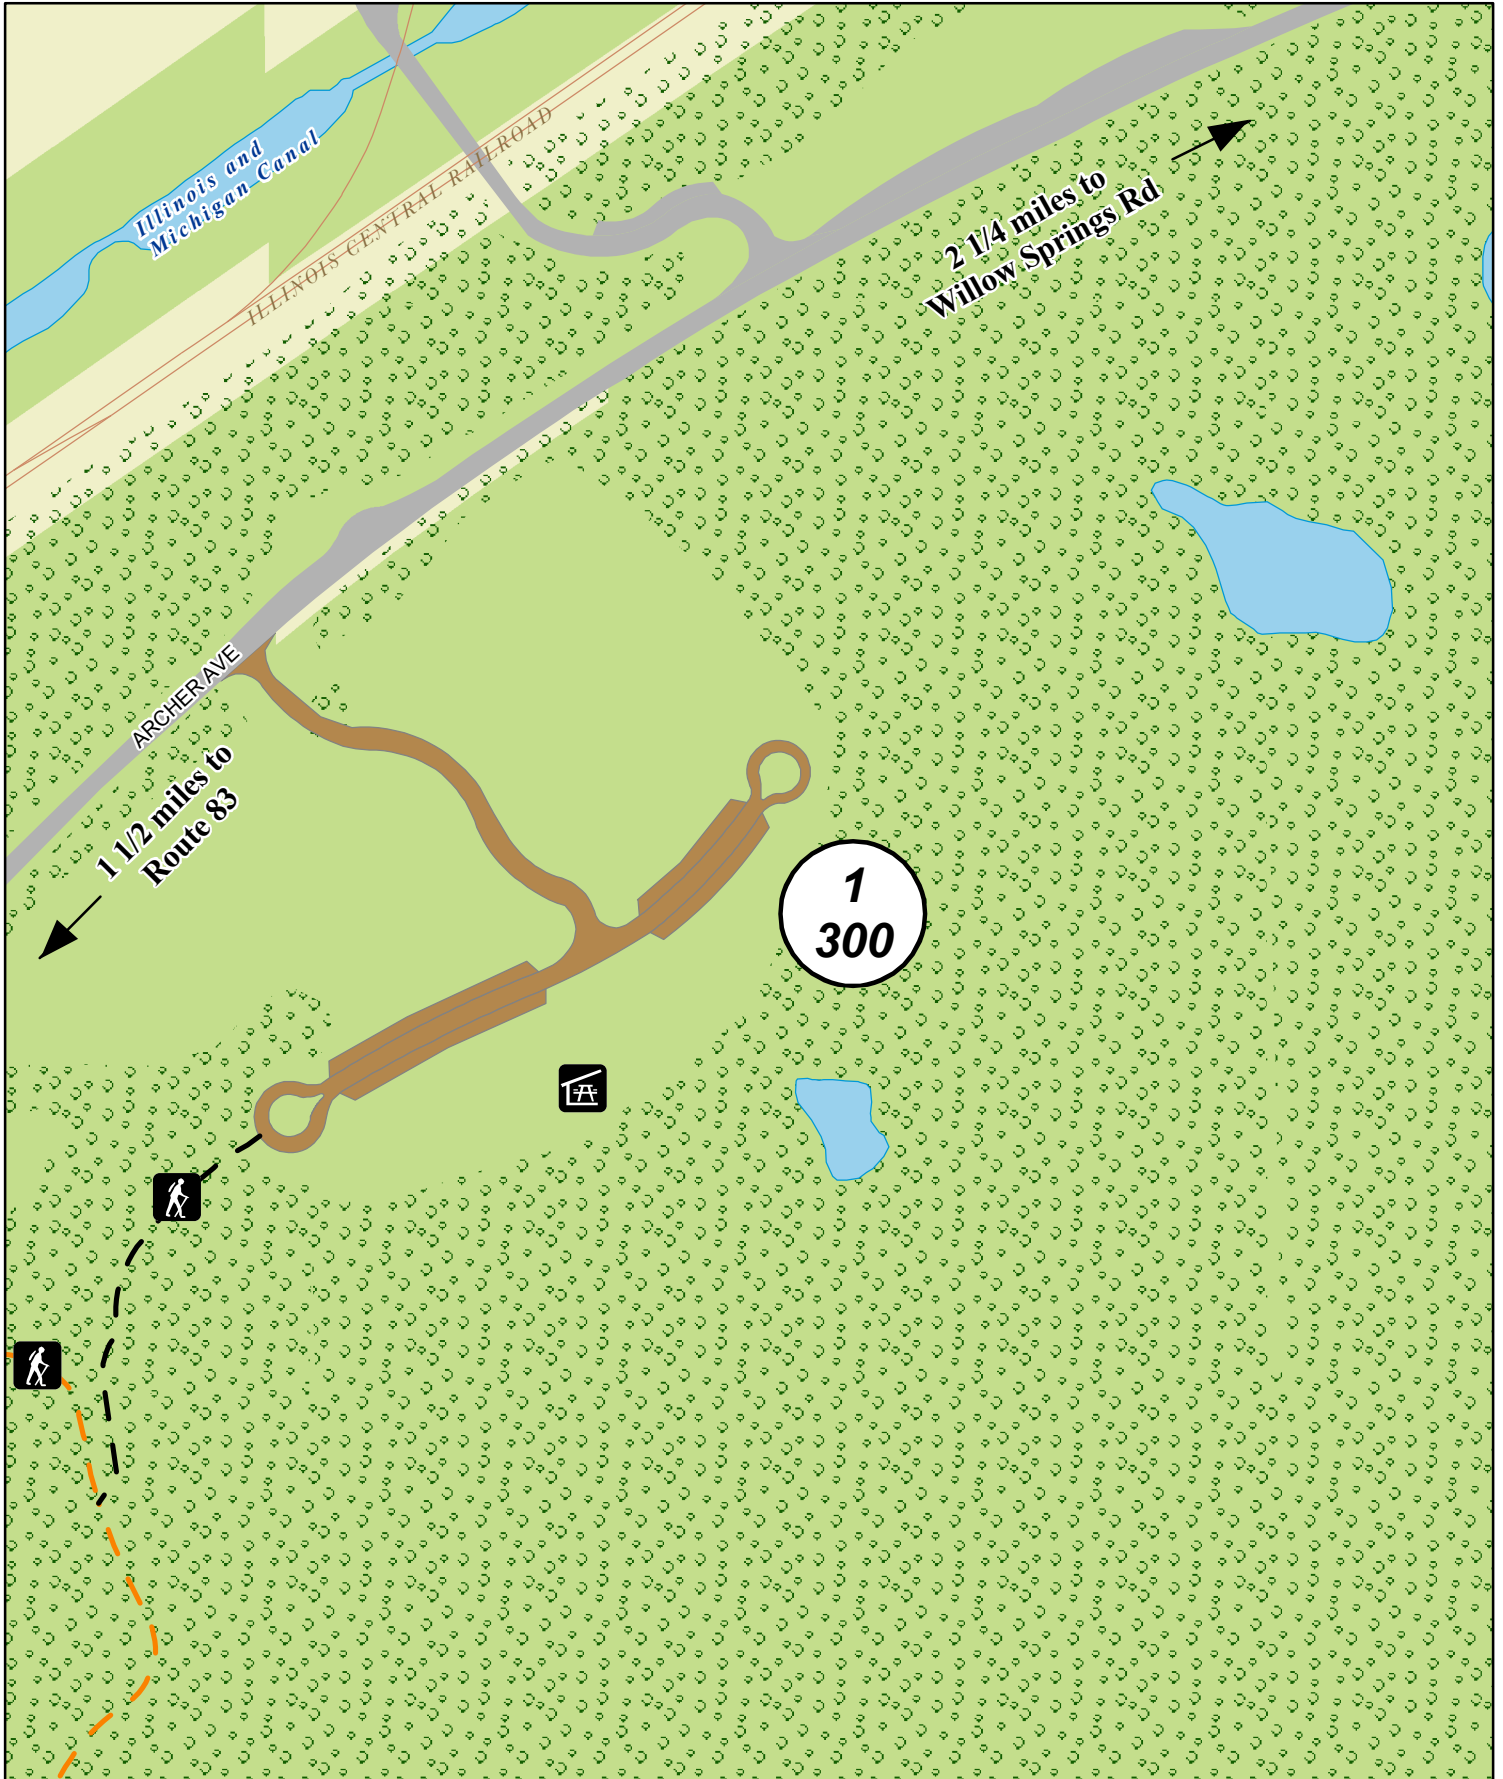

Picnic Groves

RED GATE WOODS

PALOS DIVISION

1
000
Grove Number
Capacity

Unpaved Trail
 Shelter

Trees
 Parking