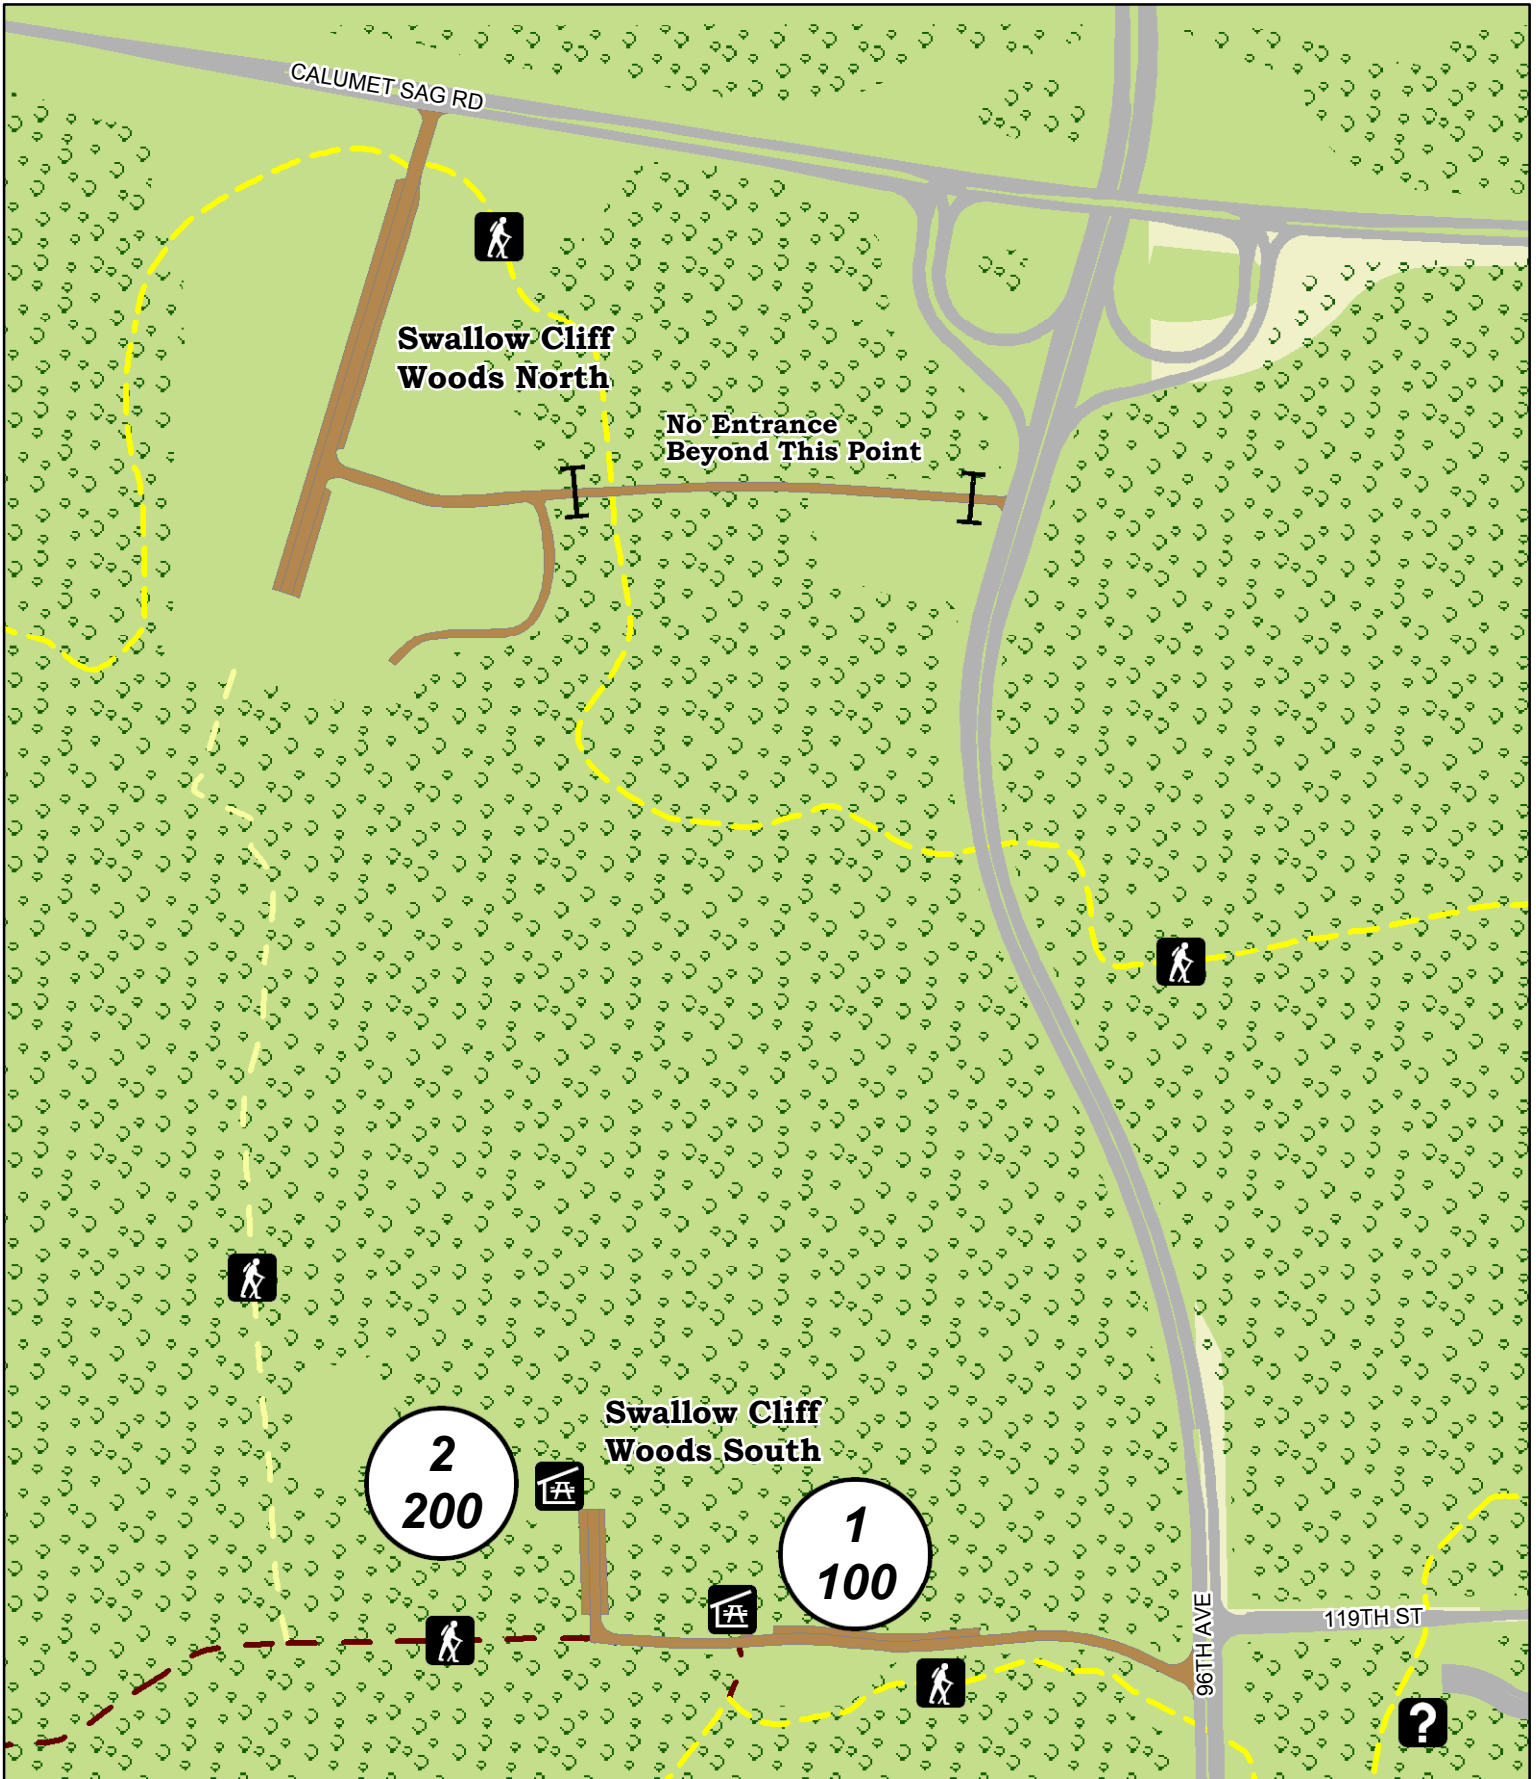

Picnic Groves

Swallow Cliff Woods

SAG VALLEY DIVISION

NORTH
Rev. 12-2012

1
000
Grove Number
Capacity

Shelter
 Parking

Trees
 Information

Unpaved Trail
 Barrier