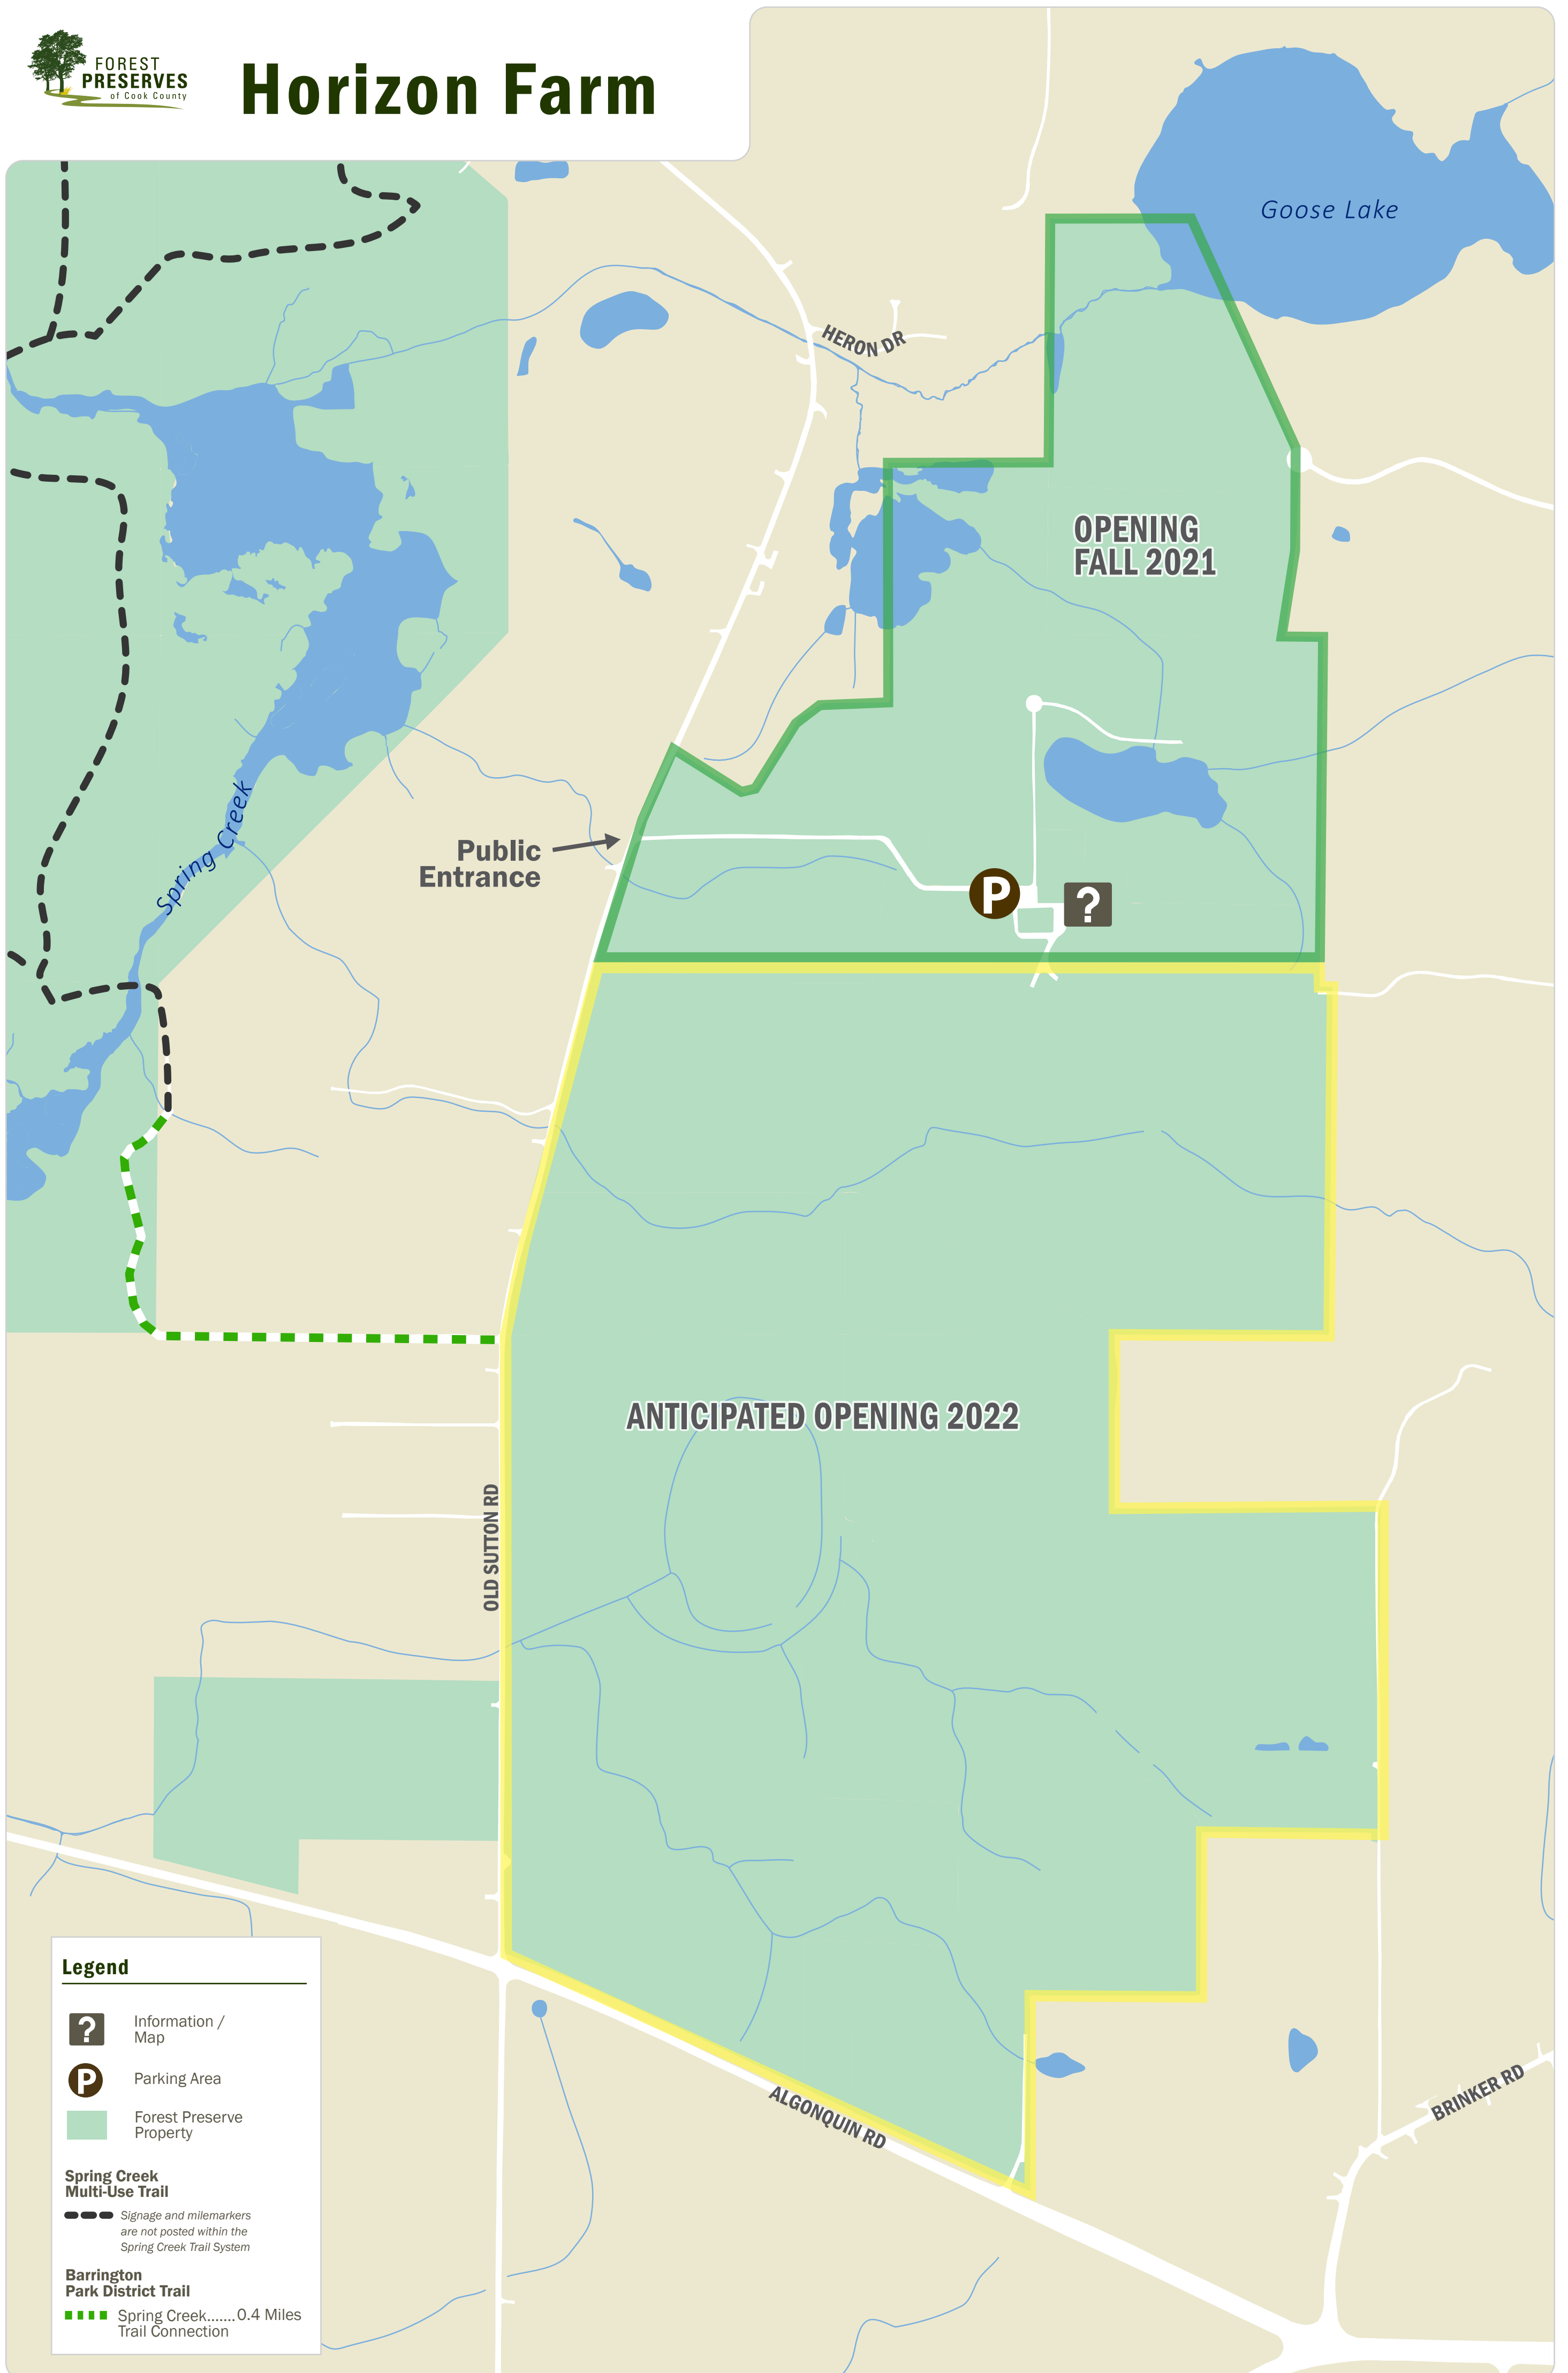

# Horizon Farm

**Legend**

-  Information / Map
-  Parking Area
-  Forest Preserve Property

**Spring Creek Multi-Use Trail**

-  Signage and milemarkers are not posted within the Spring Creek Trail System

**Barrington Park District Trail**

-  Spring Creek.....0.4 Miles Trail Connection