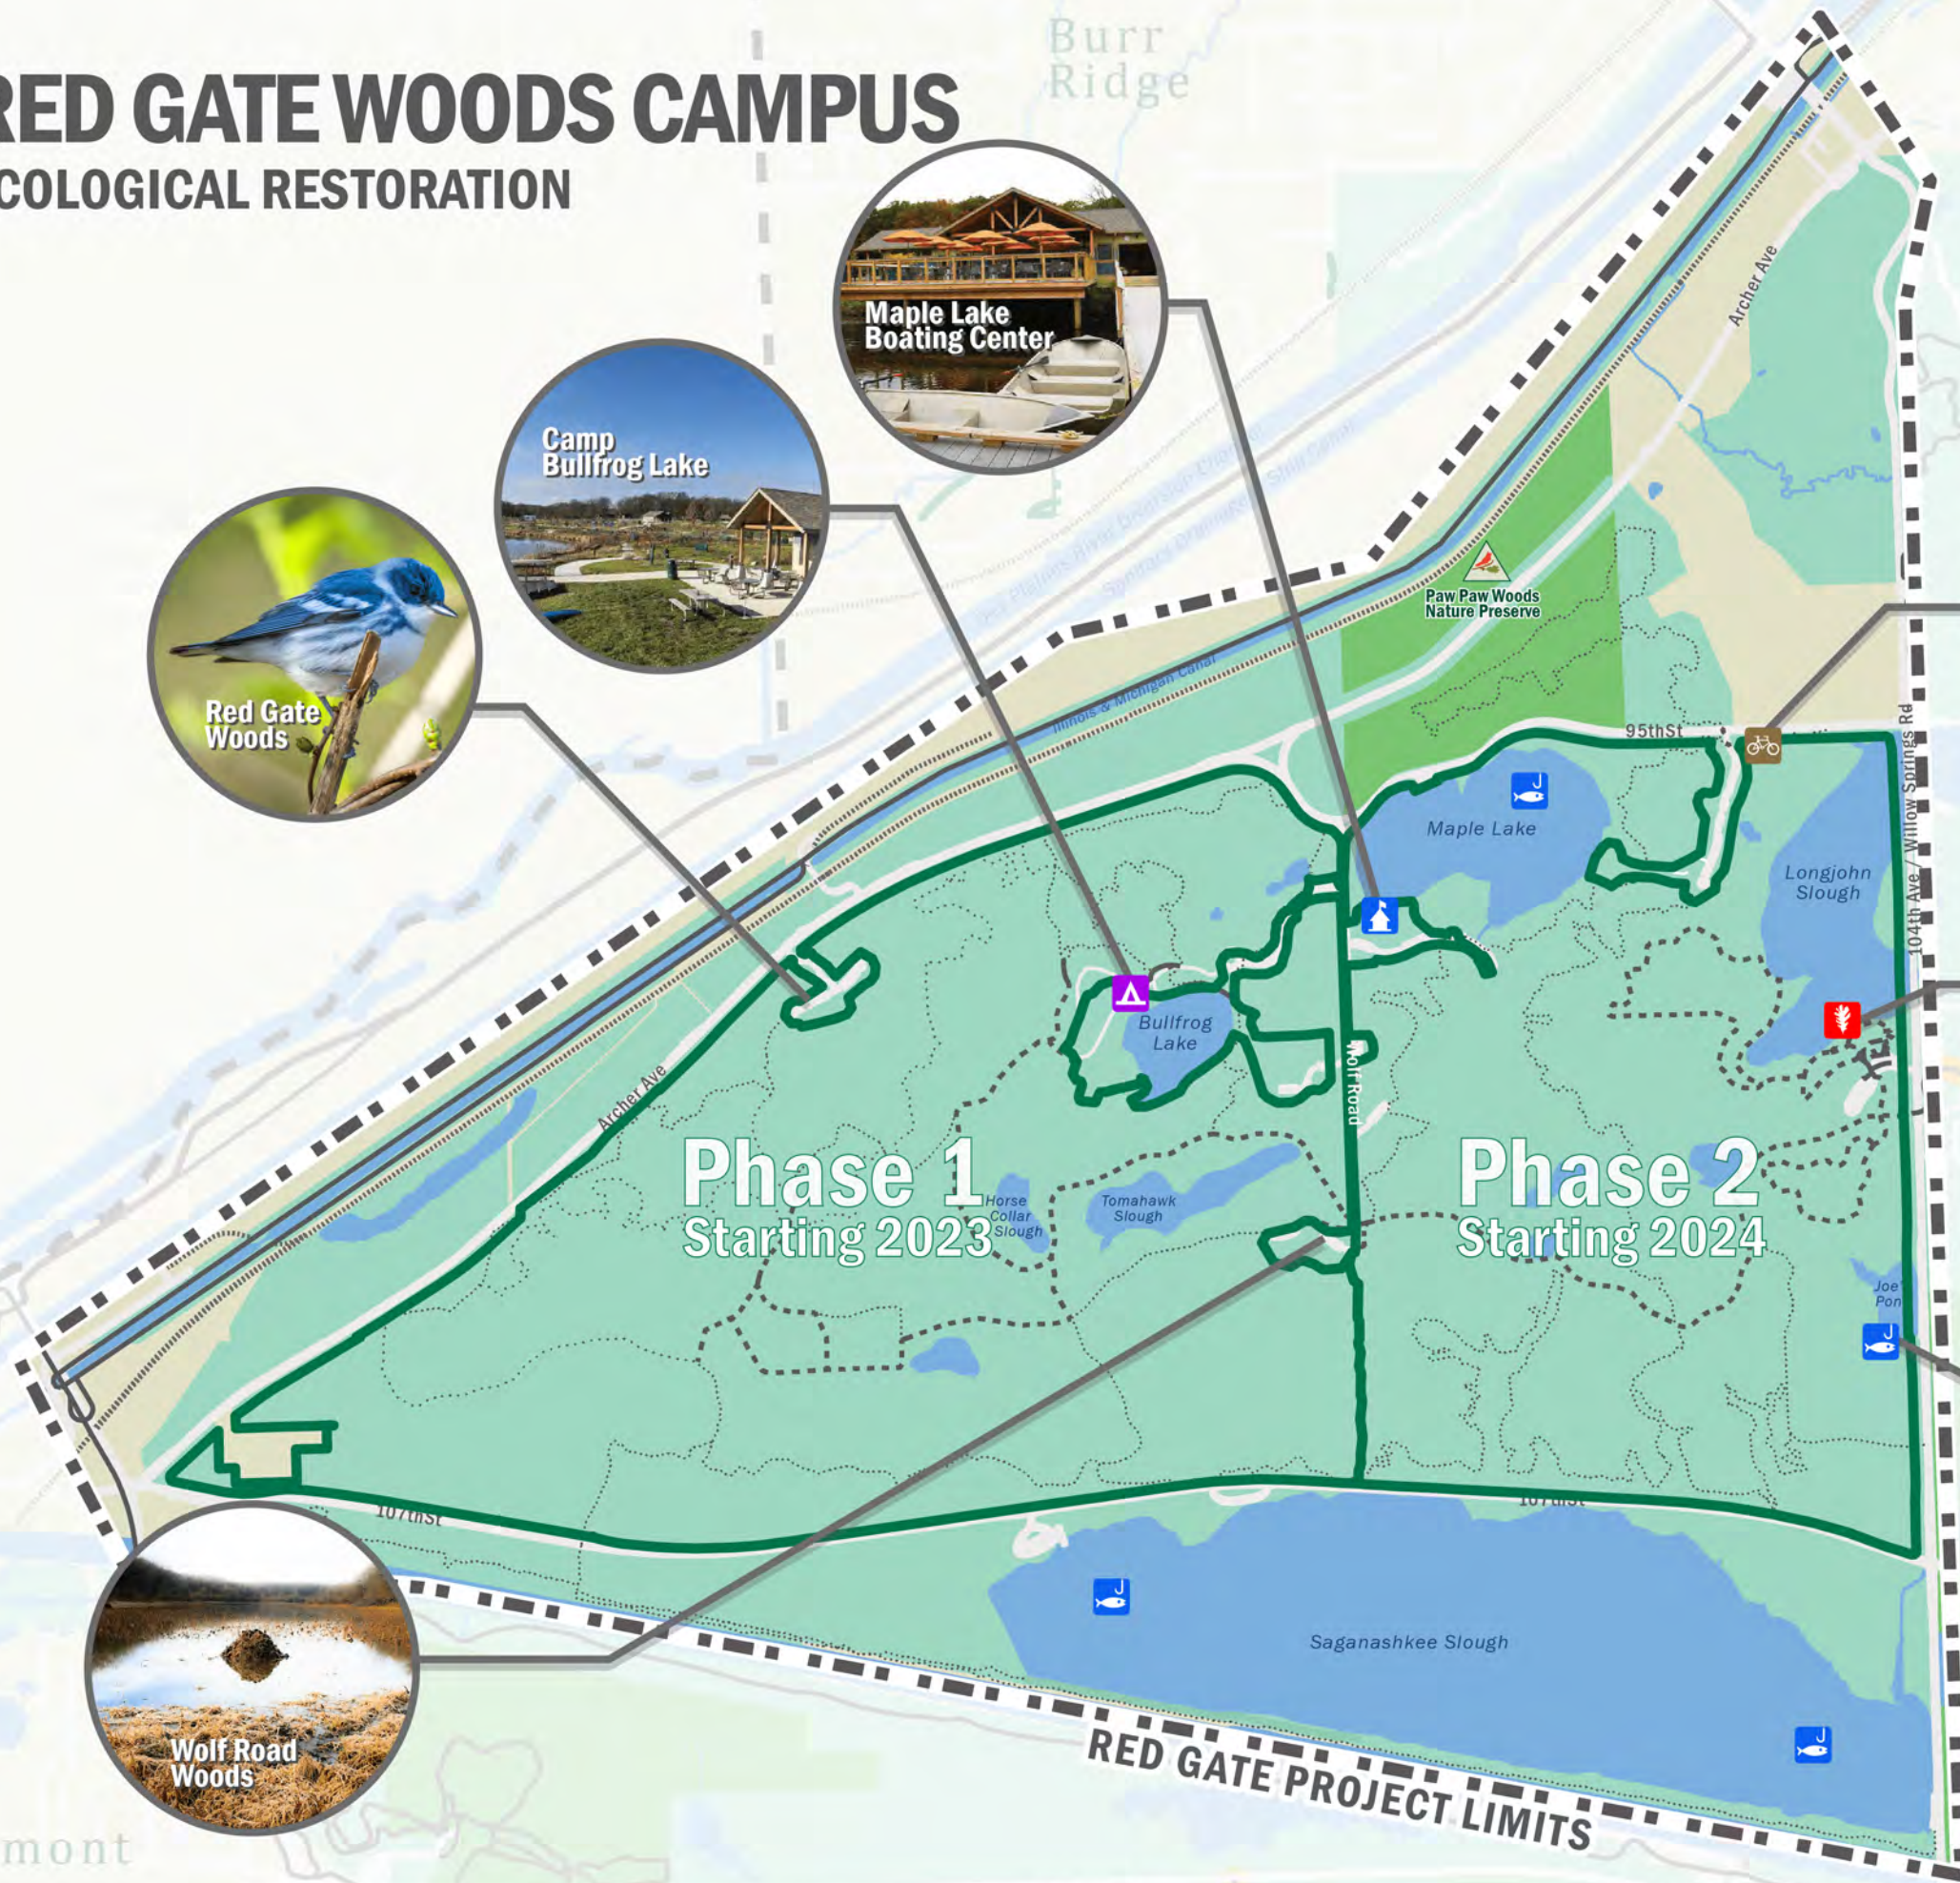

# RED GATE WOODS CAMPUS

## ECOLOGICAL RESTORATION

-  Nature Center
-  Fishing Lake
-  Campground
-  Boat Rental
-  Mountain Bike Staging Area
-  Nature Preserve
-  Forest Preserve Property
-  Waterbody
-  Paved Trails
-  Unpaved Trails

Lemont

3 MILES