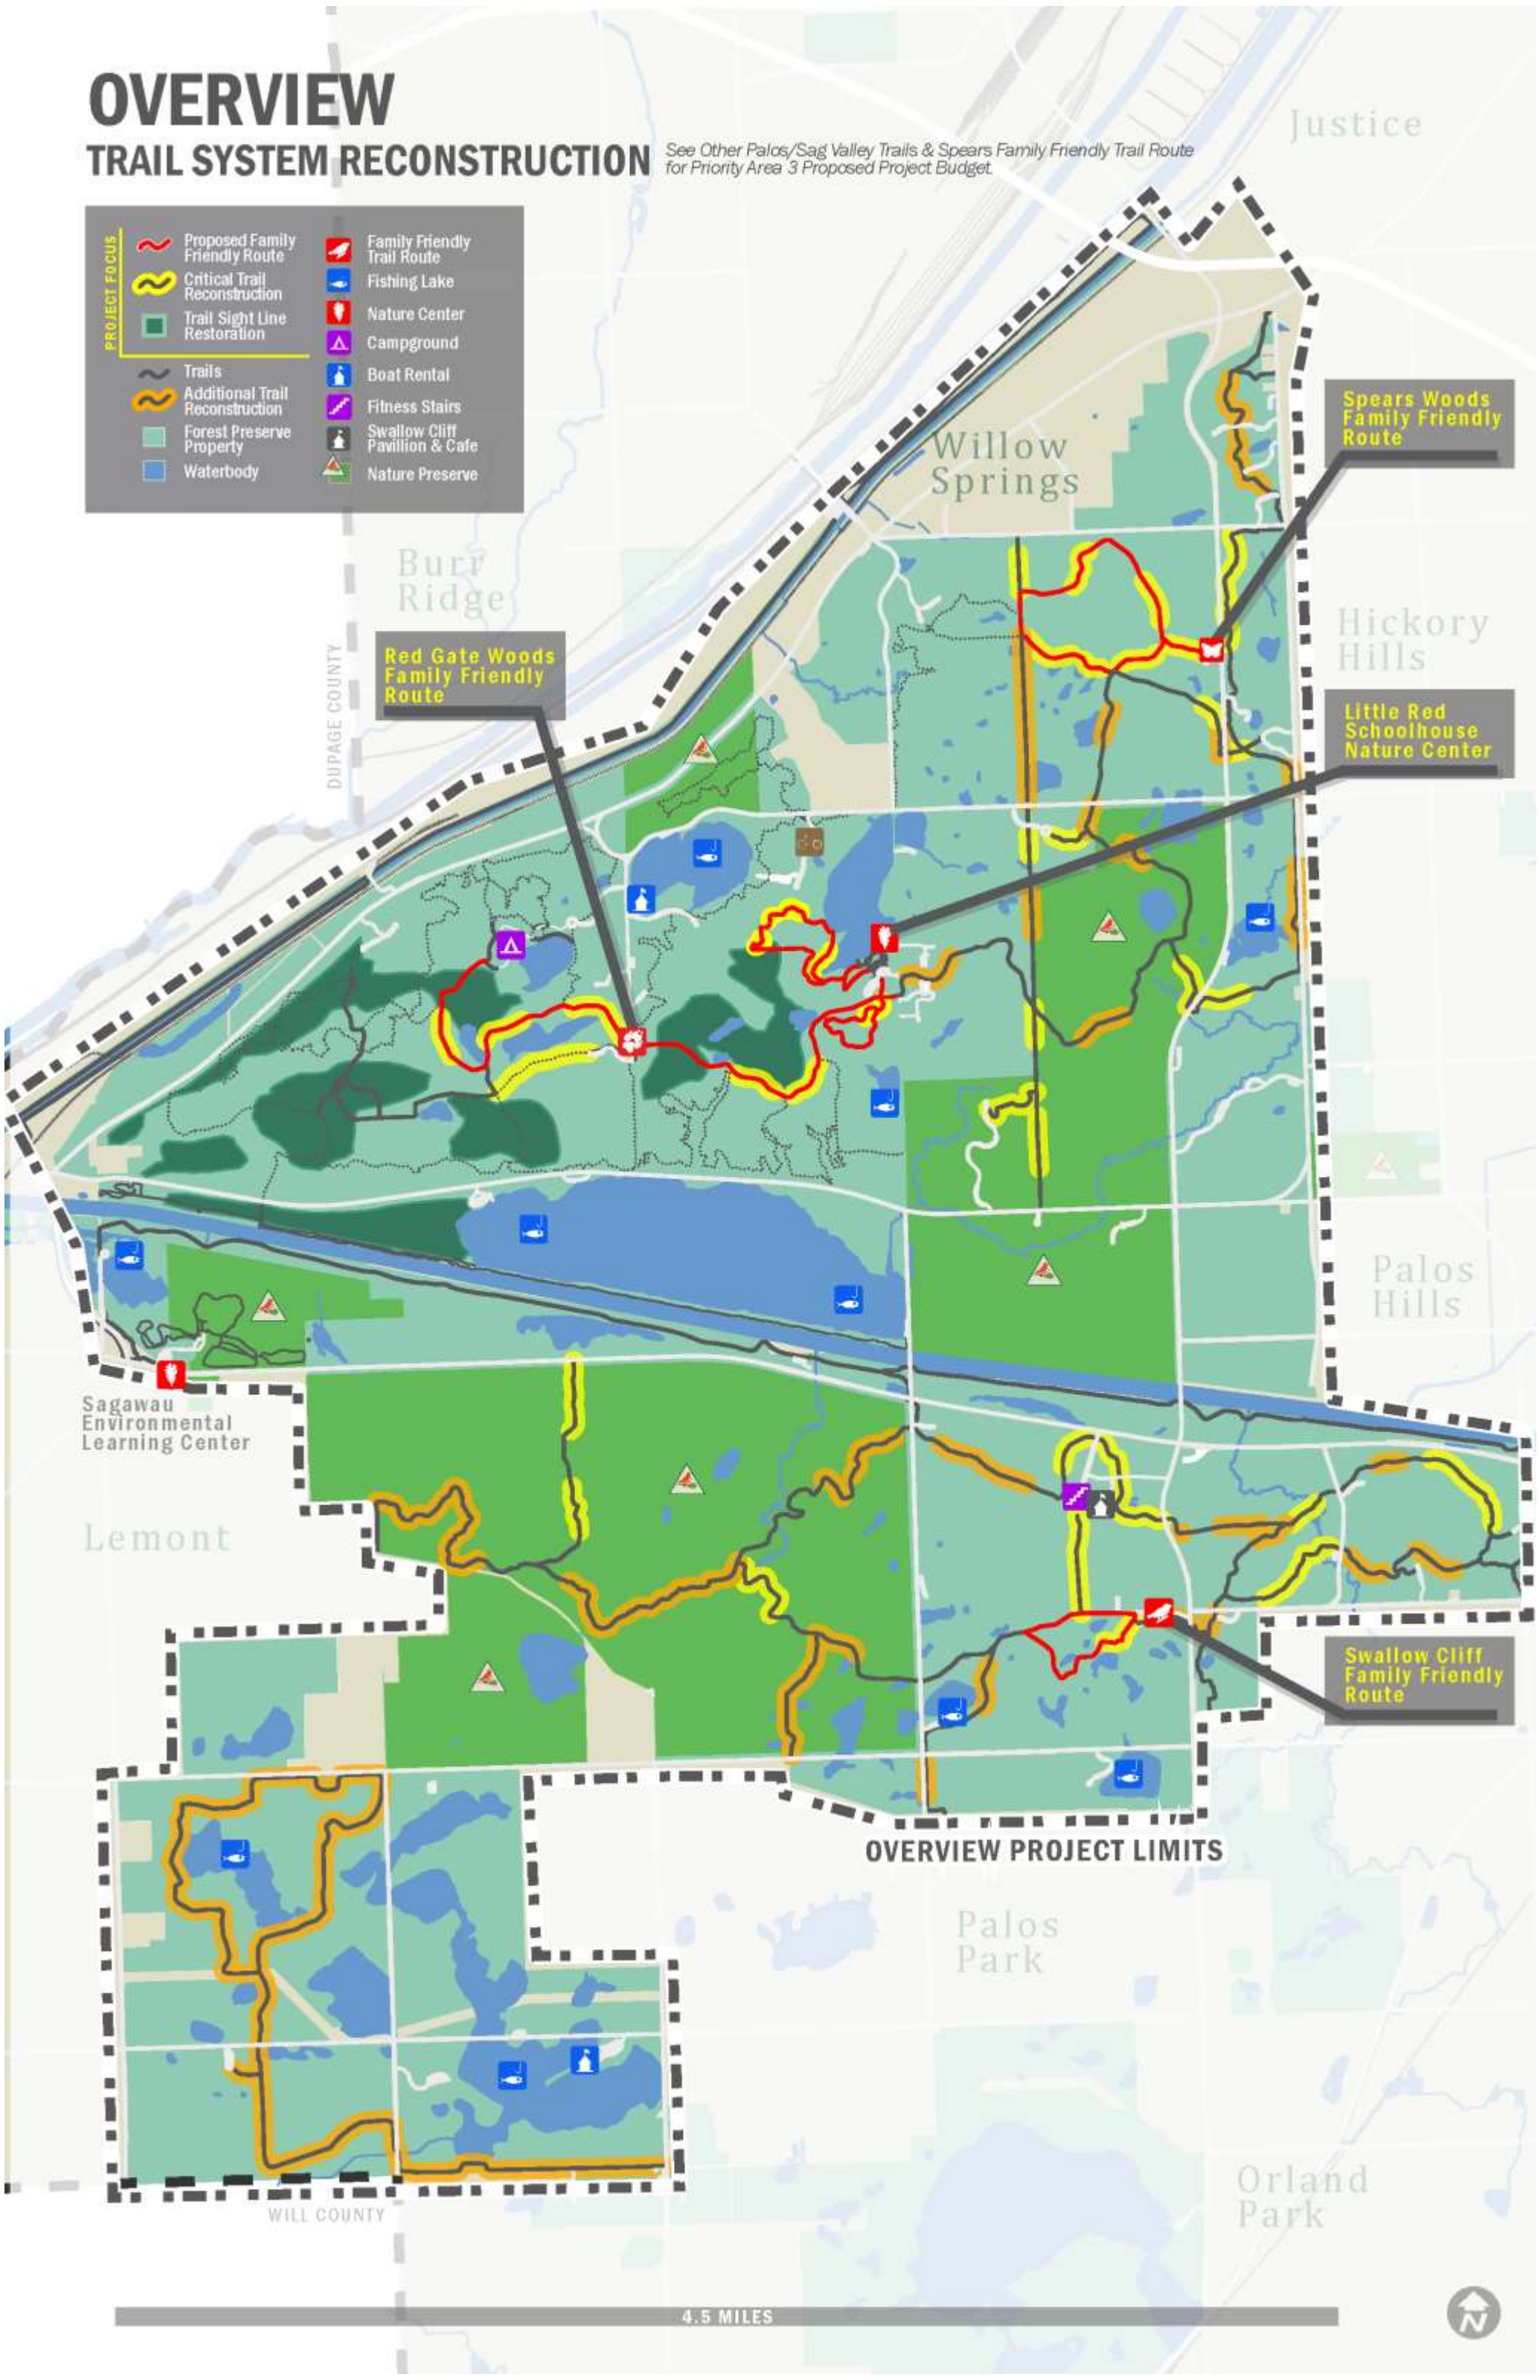

# OVERVIEW

## TRAIL SYSTEM RECONSTRUCTION

See Other Palos/Sag Valley Trails & Spears Family Friendly Trail Route for Priority Area 3 Proposed Project Budget.

**PROJECT FOCUS**

 Proposed Family Friendly Route	 Family Friendly Trail Route
 Critical Trail Reconstruction	 Fishing Lake
 Trail Sight Line Restoration	 Nature Center
 Trails	 Campground
 Additional Trail Reconstruction	 Boat Rental
 Forest Preserve Property	 Fitness Stairs
 Waterbody	 Swallow Cliff Pavilion & Cafe
	 Nature Preserve

OVERVIEW PROJECT LIMITS

4.5 MILES